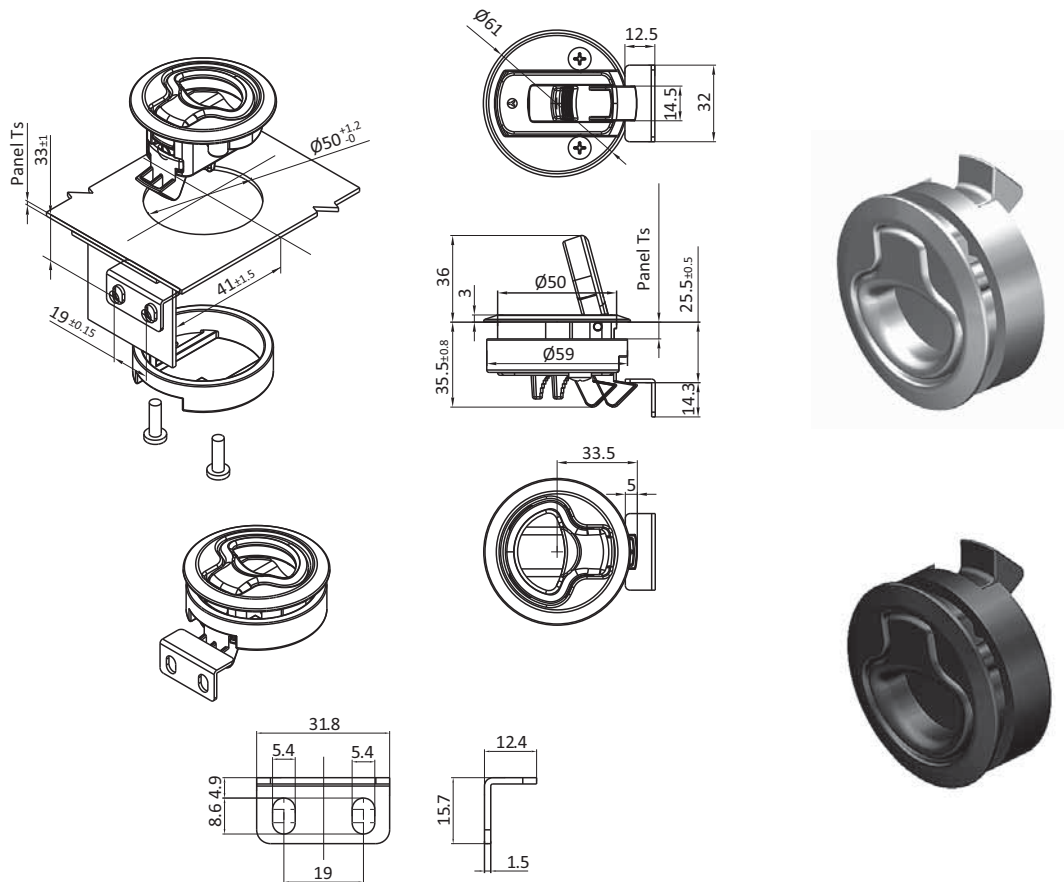

**SLAM LATCHES**

DESCRIPTION	Slam to close latch for easy and secure latching and locking of panels and doors
MATERIAL	PA
COLOR	Black / Grey

Panel Thickness min - max. [mm]	Mounting bracket height [mm]	Fixing screw length [mm]	FH751 Key Locking		Non Locking		
			Acetal black	Acetal Grey	Stainless Steel	Acetal black	Acetal Grey
2 - 7	14	16	<b>SL132</b>	<b>SL133</b>	<b>SL134E</b>	<b>SL134</b>	<b>SL135</b>
7 - 12	14	20	<b>SL136</b>	<b>SL137</b>	<b>SL138E</b>	<b>SL138</b>	<b>SL139</b>
12 - 17	3.8	16	<b>SL140</b>	<b>SL141</b>	<b>SL142E</b>	<b>SL142</b>	<b>SL143</b>
17 - 22	3.8	20	<b>SL144</b>	<b>SL145</b>	<b>SL146E</b>	<b>SL146</b>	<b>SL147</b>