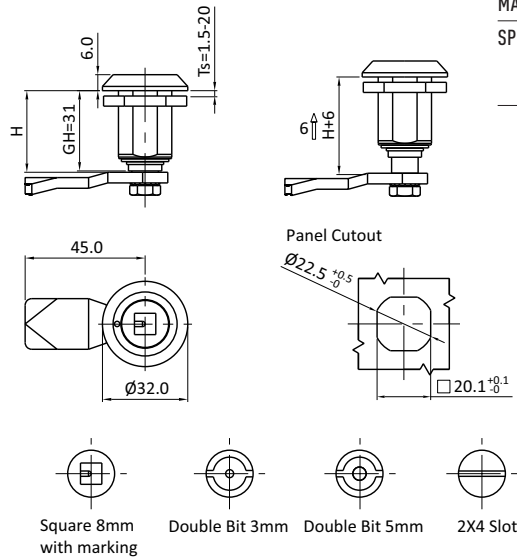

LARGE COMPRESSION LATCHES

DESCRIPTION	For easy, secure, and compressive latching and locking of doors and flaps.
MATERIAL	316 SS
SPECIALS	Right and Left IP65 / NEMA 4 Spring and Seal

Large Compression Latches	Cylinder Style	Part #
	Square 8mm	LCL126
	Double bit 3mm	LCL128
	Double bit 5mm	LCL129
	Slot 2 x 4 mm	LCL127

LARGE COMPRESSION LATCHES

DESCRIPTION	For easy, secure, and compressive latching and locking of doors and flaps.
MATERIAL	316 SS
SPECIALS	Right and Left IP65 / NEMA 4 Spring and Seal Arrowhead and red-green marking

Large Compression Latches	Cylinder Style	Left	Right
	Square 8mm	LCL130	LCL131