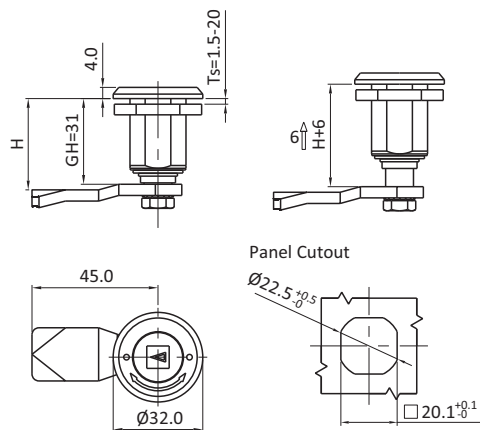

LARGE COMPRESSION LATCHES

DESCRIPTION	For easy, secure, and compressive latching and locking of doors and flaps.
MATERIAL	316 SS
SPECIALS	Right and Left IP65 / NEMA 4 Spring and Seal

Large Compression Latches	Cylinder Style	Part #
	Square 8mm	LCL126
	Double bit 3mm	LCL128
	Double bit 5mm	LCL129
	Slot 2 x 4 mm	LCL127

LARGE COMPRESSION LATCHES

DESCRIPTION	For easy, secure, and compressive latching and locking of doors and flaps.
MATERIAL	316 SS
SPECIALS	Right and Left IP65 / NEMA 4 Spring and Seal Arrowhead and red-green marking

Large Compression Latches	Cylinder Style	Left	Right
	Square 8mm	LCL130	LCL131