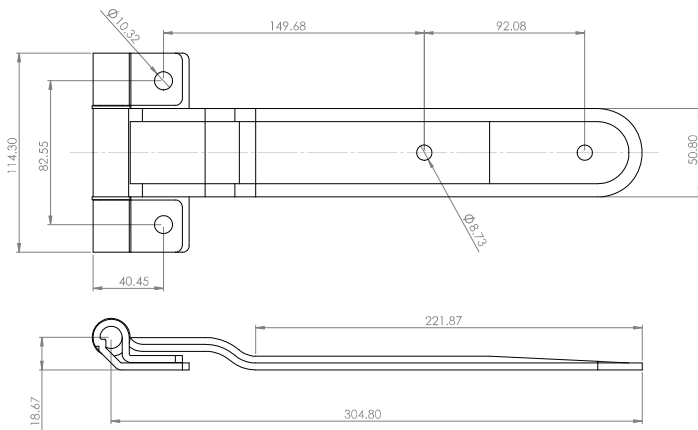

**SCREW-ON HINGE**

DESCRIPTION	Truck Door Hinge
MATERIAL	304 Stainless Steel
COLOR	Passivated
FASTENING	From the front, using M5 countersunk screws

Part #

**SOH192**

DESCRIPTION	Truck Door Hinge
MATERIAL	304 Stainless Steel
COLOR	Passivated
FASTENING	From the front, using M5 countersunk screws

Part #

**SOH193**