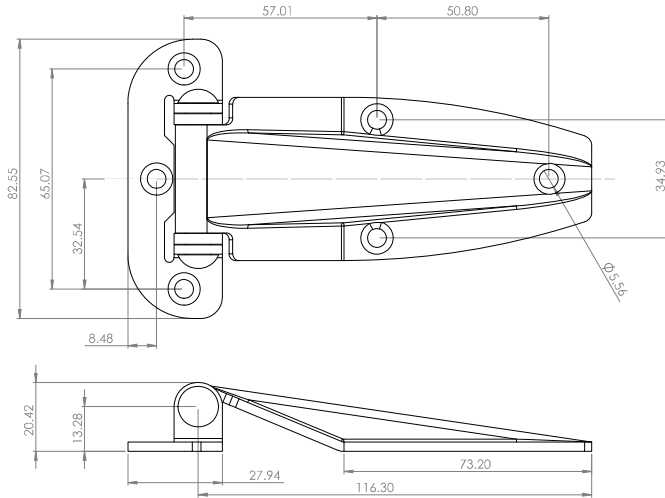

**SCREW-ON HINGE**

DESCRIPTION	Truck Door Hinge
MATERIAL	304 Stainless Steel
COLOR	Passivated
FASTENING	From the front, using M5 countersunk screws

Part #

**SOH192**

DESCRIPTION	Truck Door Hinge
MATERIAL	304 Stainless Steel
COLOR	Passivated
FASTENING	From the front, using M5 countersunk screws

Part #

**SOH193**