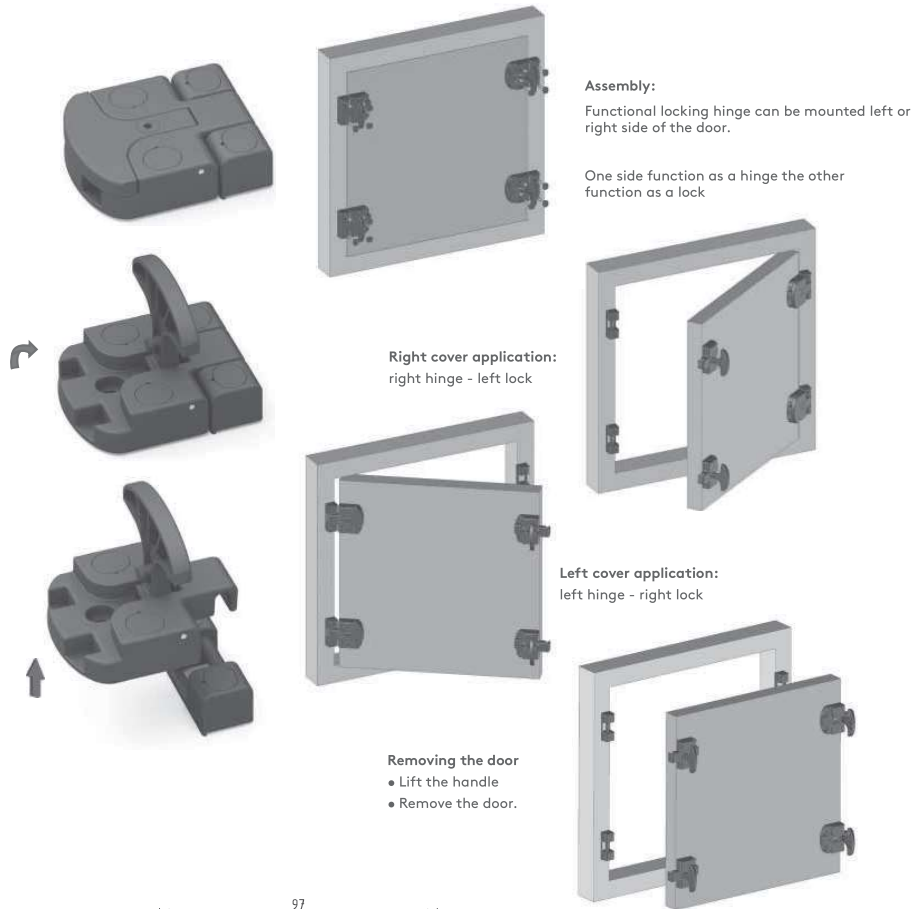

**HVAC FUNCTIONAL LOCKING HINGE**

DESCRIPTION	HVAC Functional Locking Hinge
MATERIAL	Body, Handle: PA6 GF30 Driver, Cam, Catch Plate: Zinc
COLOR	Clear Black

**Removing the door**

- Lift the handle
- Remove the door.