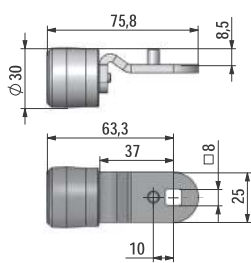

HVAC CAMS

DESCRIPTION	HVAC Cams
MATERIAL	Handle: PA6 GF30 Cam: Steel, PA6 GF30 Gasket: Polyurethane
COLOR	Black

 Fixed Cam
 With Round Roller

 Fixed Cam
 With Triangle Roller

 Adjustable Cam
 With Round Roller

 Adjustable Cam
 With Triangle Roller

Cam Type

Part #

Fixed Cam With Round Roller	HC325
Fixed Cam With Triangle Roller	HC326
Adjustable Cam With Round Roller	HC327
Adjustable Cam With Triangle Roller	HC328