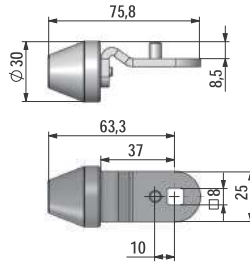

HVAC CAMS

DESCRIPTION	HVAC Cams
MATERIAL	Handle: PA6 GF30 Cam: Steel, PA6 GF30 Gasket: Polyurethane
COLOR	Black

 Fixed Cam
 With Round Roller

 Fixed Cam
 With Triangle Roller

 Adjustable Cam
 With Round Roller

 Adjustable Cam
 With Triangle Roller

Cam Type

Part #

Fixed Cam With Round Roller	HC325
Fixed Cam With Triangle Roller	HC326
Adjustable Cam With Round Roller	HC327
Adjustable Cam With Triangle Roller	HC328