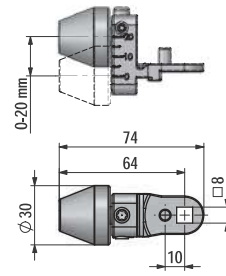

HVAC CAMS

DESCRIPTION	HVAC Cams
MATERIAL	Handle: PA6 GF30 Cam: Steel, PA6 GF30 Gasket: Polyurethane
COLOR	Black

 Fixed Cam
 With Round Roller

 Fixed Cam
 With Triangle Roller

 Adjustable Cam
 With Round Roller

 Adjustable Cam
 With Triangle Roller

Cam Type

Part #

Fixed Cam With Round Roller	HC325
Fixed Cam With Triangle Roller	HC326
Adjustable Cam With Round Roller	HC327
Adjustable Cam With Triangle Roller	HC328