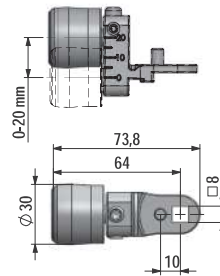

HVAC CAMS

DESCRIPTION	HVAC Cams
MATERIAL	Handle: PA6 GF30 Cam: Steel, PA6 GF30 Gasket: Polyurethane
COLOR	Black

 Fixed Cam
 With Round Roller

 Fixed Cam
 With Triangle Roller

 Adjustable Cam
 With Round Roller

 Adjustable Cam
 With Triangle Roller

Cam Type

Part #

Fixed Cam With Round Roller	HC325
Fixed Cam With Triangle Roller	HC326
Adjustable Cam With Round Roller	HC327
Adjustable Cam With Triangle Roller	HC328