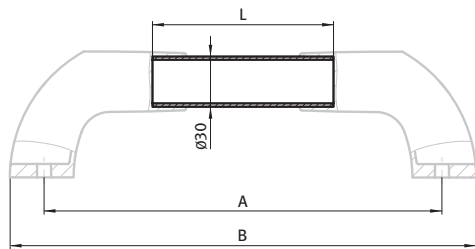

|                                    | A     | L     | B     | Weight [g] | Part #         |
|------------------------------------|-------|-------|-------|------------|----------------|
| <i>Tubes for System Handle</i>     | [mm]  | [mm]  | [mm]  |            |                |
| <i>Carbon fibre, glossy finish</i> | 200.0 | 70.0  | 240.8 | 16.0       | <b>TSHC200</b> |
|                                    | 300.0 | 170.0 | 340.8 | 39.0       | <b>TSHC300</b> |
|                                    | 400.0 | 270.0 | 440.8 | 62.0       | <b>TSHC400</b> |
|                                    | 500.0 | 370.0 | 540.8 | 85.0       | <b>TSHC500</b> |
| <i>Aluminum, anodized</i>          | 200.0 | 70.0  | 240.8 | 17.0       | <b>TSHA200</b> |
|                                    | 300.0 | 170.0 | 340.8 | 42.0       | <b>TSHA300</b> |
|                                    | 400.0 | 270.0 | 440.8 | 67.0       | <b>TSHA400</b> |
|                                    | 500.0 | 370.0 | 540.8 | 91.0       | <b>TSHA500</b> |
| <i>Stainless steel</i>             | 200.0 | 70.0  | 240.8 | 51.0       | <b>TSHE200</b> |
|                                    | 300.0 | 170.0 | 340.8 | 124.0      | <b>TSHE300</b> |
|                                    | 400.0 | 270.0 | 440.8 | 197.0      | <b>TSHE400</b> |
|                                    | 500.0 | 370.0 | 540.8 | 270.0      | <b>TSHE500</b> |
| <i>Steel, plastic covered</i>      | 200.0 | 70.0  | 240.8 | 53.0       | <b>TSHS200</b> |
|                                    | 300.0 | 170.0 | 340.8 | 120.0      | <b>TSHS300</b> |
|                                    | 400.0 | 270.0 | 440.8 | 203.0      | <b>TSHS400</b> |
|                                    | 500.0 | 370.0 | 540.8 | 279.0      | <b>TSHS500</b> |