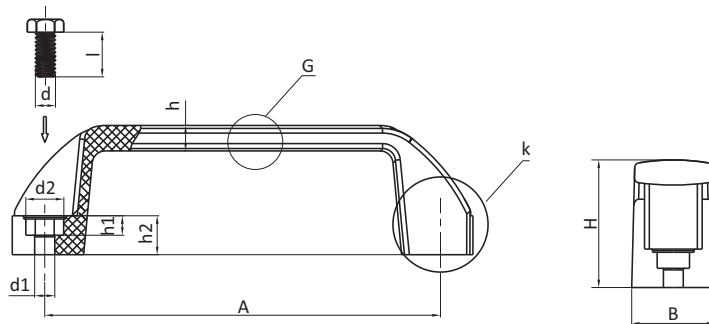

U SHAPE HANDLES

DESCRIPTION	To mount on flaps, doors, and aluminum profiles
MATERIAL	PA6 GF30
COLOR	Black

U Shape Handles	L [mm]	Part #
	122.0	USH-B-01
	150.0	USH-B-445

U SHAPE HANDLES

DESCRIPTION	To mount on flaps, doors, and aluminum profiles
MATERIAL	Aluminum alloy
SURFACE	Black powder coat

Description	A	d1	d2	h1	h2	B	H	h	Part #
90 x M6	90	M6	12	7	12	20	36	6	USH-BP-03
120 x M8	120	M8	15	9	15	26	40	7	USH-BP-04
180 x 8.5	180	M8	15	9	18	28	50	8	USH-BP-05