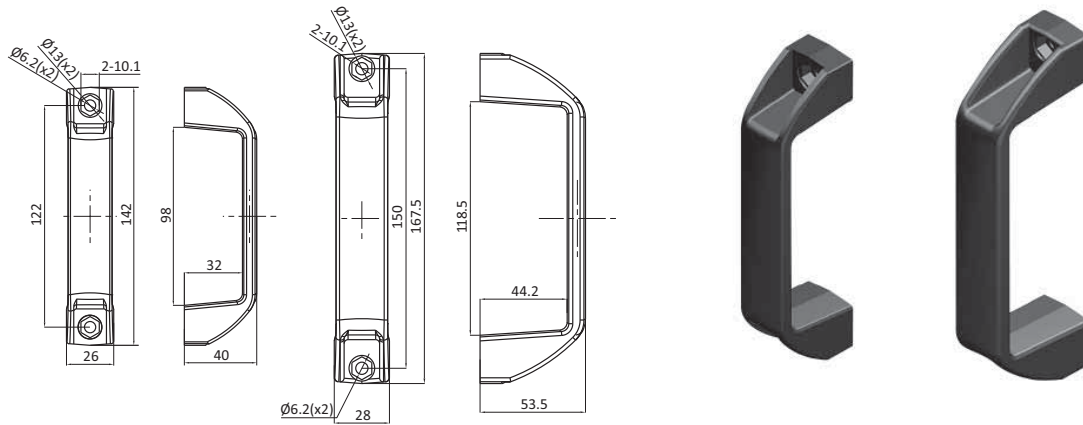

U SHAPE HANDLES

DESCRIPTION	To mount on flaps, doors, and aluminum profiles
MATERIAL	PA6 GF30
COLOR	Black

U Shape Handles	L [mm]	Part #
	122.0	USH-B-01
	150.0	USH-B-445

U SHAPE HANDLES

DESCRIPTION	To mount on flaps, doors, and aluminum profiles
MATERIAL	Aluminum alloy
SURFACE	Black powder coat

Description	A	d1	d2	h1	h2	B	H	h	Part #
90 x M6	90	M6	12	7	12	20	36	6	USH-BP-03
120 x M8	120	M8	15	9	15	26	40	7	USH-BP-04
180 x 8.5	180	M8	15	9	18	28	50	8	USH-BP-05