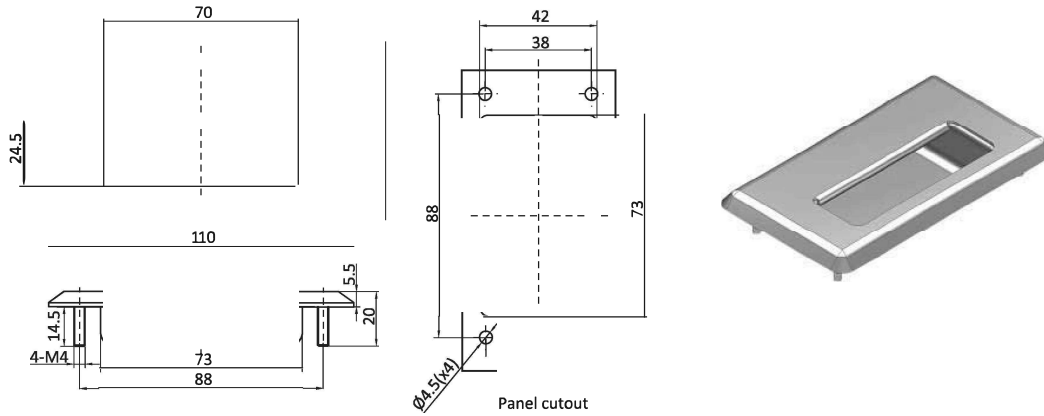

POCKET PULL HANDLE

DESCRIPTION	Concealed handle to mount on flaps and doors
MATERIAL	304 SS

Pocket Pull Handle

Part #

PPH126
POCKET PULL HANDLE

DESCRIPTION	Concealed handle to mount on flaps and doors
MATERIAL	Die cast zinc
SURFACE	Black powder coated