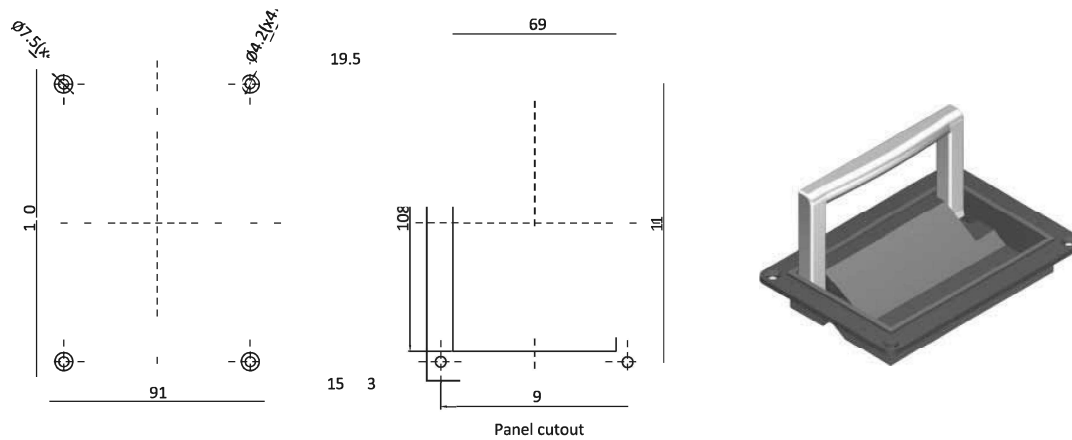

POCKET PULL HANDLE

DESCRIPTION	Concealed handle to mount on flaps and doors
MATERIAL	304 SS

Pocket Pull Handle

Part #

PPH126
POCKET PULL HANDLE

DESCRIPTION	Concealed handle to mount on flaps and doors
MATERIAL	Die cast zinc
SURFACE	Black powder coated