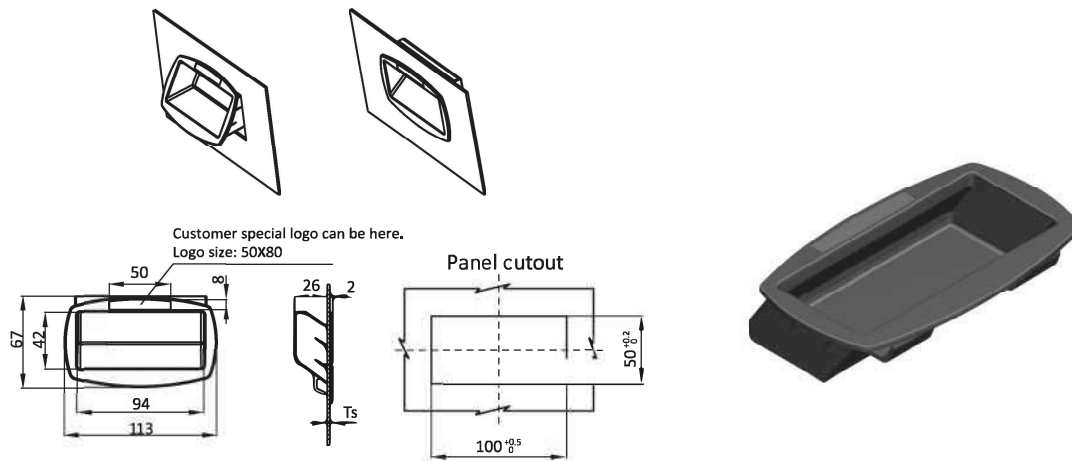

POCKET PULL HANDLES

DESCRIPTION	Concealed handle to mount on flaps and doors
MATERIAL	PA + GF
COLOR	Black

Pocket Pull Handles	Panel Thickness [mm]	Part #
	1.0 - 1.8	PPH143
	1.8 - 3.3	PPH147
	3.3 - 4.8	PPH144
	4.8 - 6.3	PPH145

POCKET PULL HANDLES

DESCRIPTION	Concealed handle to mount on flaps and doors
MATERIAL	PA + GF
COLOR	Black

Pocket Pull Handles	Panel Thickness [mm]	Part #
	1.0 - 1.2	PPH466
	1.2 - 1.6	PPH467