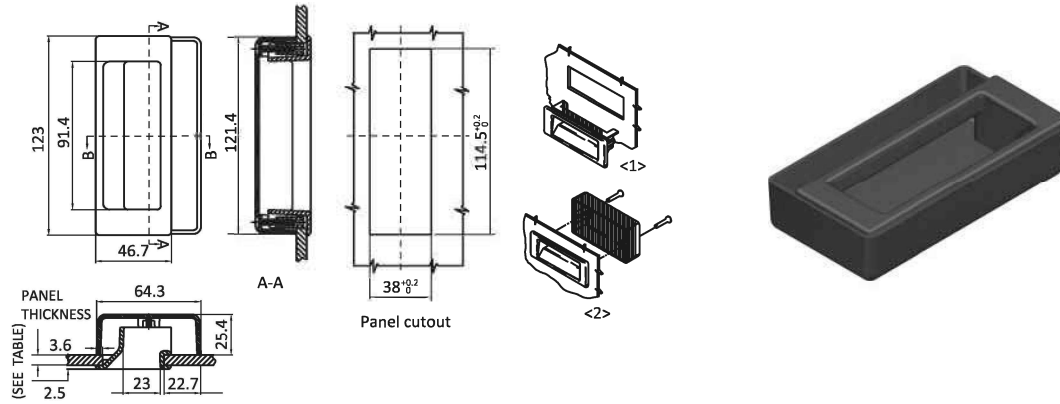

POCKET PULL HANDLES

DESCRIPTION	Concealed handle to mount on flaps and doors
MATERIAL	PA + GF
COLOR	Black

Pocket Pull Handles	Panel Thickness [mm]	Part #
	1.0 - 1.8	PPH143
	1.8 - 3.3	PPH147
	3.3 - 4.8	PPH144
	4.8 - 6.3	PPH145

POCKET PULL HANDLES

DESCRIPTION	Concealed handle to mount on flaps and doors
MATERIAL	PA + GF
COLOR	Black

Pocket Pull Handles	Panel Thickness [mm]	Part #
	1.0 - 1.2	PPH466
	1.2 - 1.6	PPH467