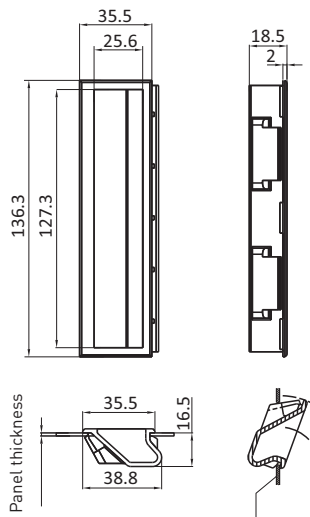

**POCKET PULL HANDLES**

DESCRIPTION	Concealed handle to mount on flaps and doors
MATERIAL	ABS
COLOR	Black

Large size

Panel cutout

Small size

Panel cutout

Pocket Pull Handles	Panel Thickness [mm]	Large	Small
	1.0 - 1.4	<b>PPHL8S01</b>	<b>PPHS9S01</b>
	1.4 - 1.8	<b>PPHL8S02</b>	<b>PPHS9S02</b>
	1.8 - 2.1		<b>PPHS472</b>
	2.1 - 2.5		<b>PPHS474</b>
	1.5 - 2.5	<b>PPHL71S01</b>	