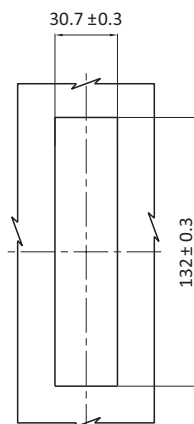

**POCKET PULL HANDLES**

DESCRIPTION	Concealed handle to mount on flaps and doors
MATERIAL	ABS
COLOR	Black

Large size

Panel cutout

Small size

Panel cutout

Pocket Pull Handles	Panel Thickness [mm]	Large	Small
	1.0 - 1.4	<b>PPHL8S01</b>	<b>PPHS9S01</b>
	1.4 - 1.8	<b>PPHL8S02</b>	<b>PPHS9S02</b>
	1.8 - 2.1		<b>PPHS472</b>
	2.1 - 2.5		<b>PPHS474</b>
	1.5 - 2.5	<b>PPHL71S01</b>	