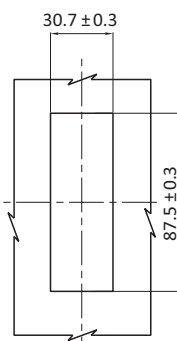

**POCKET PULL HANDLES**

DESCRIPTION	Concealed handle to mount on flaps and doors
MATERIAL	ABS
COLOR	Black

Large size

Panel cutout

Small size

Panel cutout

Pocket Pull Handles	Panel Thickness [mm]	Large	Small
	1.0 - 1.4	<b>PPHL8S01</b>	<b>PPHS9S01</b>
	1.4 - 1.8	<b>PPHL8S02</b>	<b>PPHS9S02</b>
	1.8 - 2.1		<b>PPHS472</b>
	2.1 - 2.5		<b>PPHS474</b>
	1.5 - 2.5	<b>PPHL71S01</b>	