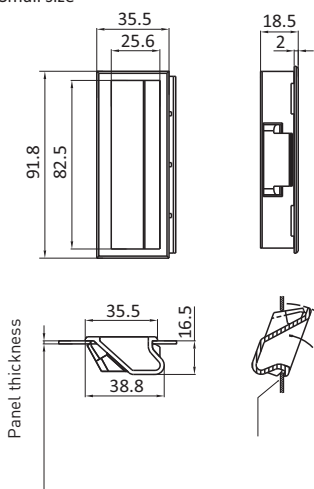

**POCKET PULL HANDLES**

DESCRIPTION	Concealed handle to mount on flaps and doors
MATERIAL	ABS
COLOR	Black

Large size

Panel cutout

Small size

Panel cutout

Pocket Pull Handles	Panel Thickness [mm]	Large	Small
	1.0 - 1.4	<b>PPHL8S01</b>	<b>PPHS9S01</b>
	1.4 - 1.8	<b>PPHL8S02</b>	<b>PPHS9S02</b>
	1.8 - 2.1		<b>PPHS472</b>
	2.1 - 2.5		<b>PPHS474</b>
	1.5 - 2.5	<b>PPHL71S01</b>	