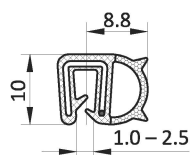

EDGE SEALING PROFILES

DESCRIPTION	Combination of edge protector and sealing profile; with wire clamp; self-clamping
MATERIAL	Edge protector: Soft rubber EPDM or NBR ☒☒☒ Clamp: Steel Sealing profile: Foam rubber EPDM or NBR ☒☒☒
SPECIALS	Edge protector: Other colors, Butyl sealant on request Sealing profile: Lubricant varnish, flocking, EMC film on request Finishing: Flame resistant, anti-fungal on request Clamp: Stainless steel, split on request Other cross-sections on request

Material	Color	Clamping range (mm)	Pack Quant. (m)	Part #
EPDM / EPDM	black	1.0 – 2.5	100	ESPES07911

Material	Color	Clamping range (mm)	Pack Quant. (m)	Part #
EPDM / EPDM	black	0,8 – 2.5	2 x 50	ESPES08911

Material	Color	Clamping range (mm)	Pack Quant. (m)	Part #
EPDM / EPDM	black	1.0 – 2.0	2 x 50	ESPES09911

Material	Color	Clamping range (mm)	Pack Quant. (m)	Part #
EPDM / EPDM	black	2.0	2 x 50	ESPES10911

Material	Color	Clamping range (mm)	Pack Quant. (m)	Part #
EPDM / EPDM	black	2.0	2 x 50	ESPES11911
SILICONE	blue	2.0	2 x 50	ESPES11911-SI
EPDM / EPDM	blue	2.0	2 x 50	ESPES11911-BL
EPDM / EMI	black	2.0	2 x 50	ESPES11911-EMI
NBR / NBR	black	2.0	2 x 50	ESPES11912