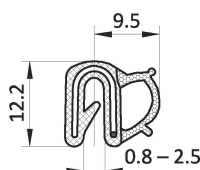

EDGE SEALING PROFILES

DESCRIPTION	Combination of edge protector and sealing profile; with wire clamp; self-clamping
MATERIAL	Edge protector: Soft rubber EPDM or NBR ☒☒☒ Clamp: Steel Sealing profile: Foam rubber EPDM or NBR ☒☒☒
SPECIALS	Edge protector: Other colors, Butyl sealant on request Sealing profile: Lubricant varnish, flocking, EMC film on request Finishing: Flame resistant, anti-fungal on request Clamp: Stainless steel, split on request Other cross-sections on request

Material	Color	Clamping range (mm)	Pack Quant. (m)	Part #
EPDM / EPDM	black	1.0 – 2.5	100	ESPES07911

Material	Color	Clamping range (mm)	Pack Quant. (m)	Part #
EPDM / EPDM	black	0,8 – 2.5	2 x 50	ESPES08911

Material	Color	Clamping range (mm)	Pack Quant. (m)	Part #
EPDM / EPDM	black	1.0 – 2.0	2 x 50	ESPES09911

Material	Color	Clamping range (mm)	Pack Quant. (m)	Part #
EPDM / EPDM	black	2.0	2 x 50	ESPES10911

Material	Color	Clamping range (mm)	Pack Quant. (m)	Part #
EPDM / EPDM	black	2.0	2 x 50	ESPES11911
SILICONE	blue	2.0	2 x 50	ESPES11911-SI
EPDM / EPDM	blue	2.0	2 x 50	ESPES11911-BL
EPDM / EMI	black	2.0	2 x 50	ESPES11911-EMI
NBR / NBR	black	2.0	2 x 50	ESPES11912