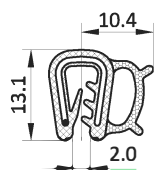

EDGE SEALING PROFILES

DESCRIPTION	Combination of edge protector and sealing profile; with wire clamp; self-clamping
MATERIAL	Edge protector: Soft rubber EPDM or NBR ☒☒☒ Clamp: Steel Sealing profile: Foam rubber EPDM or NBR ☒☒☒
SPECIALS	Edge protector: Other colors, Butyl sealant on request Sealing profile: Lubricant varnish, flocking, EMC film on request Finishing: Flame resistant, anti-fungal on request Clamp: Stainless steel, split on request Other cross-sections on request

Material	Color	Clamping range (mm)	Pack Quant. (m)	Part #
EPDM / EPDM	black	1.0 – 2.5	100	ESPES07911

Material	Color	Clamping range (mm)	Pack Quant. (m)	Part #
EPDM / EPDM	black	0,8 – 2.5	2 x 50	ESPES08911

Material	Color	Clamping range (mm)	Pack Quant. (m)	Part #
EPDM / EPDM	black	1.0 – 2.0	2 x 50	ESPES09911

Material	Color	Clamping range (mm)	Pack Quant. (m)	Part #
EPDM / EPDM	black	2.0	2 x 50	ESPES10911

Material	Color	Clamping range (mm)	Pack Quant. (m)	Part #
EPDM / EPDM	black	2.0	2 x 50	ESPES11911
SILICONE	blue	2.0	2 x 50	ESPES11911-SI
EPDM / EPDM	blue	2.0	2 x 50	ESPES11911-BL
EPDM / EMI	black	2.0	2 x 50	ESPES11911-EMI
NBR / NBR	black	2.0	2 x 50	ESPES11912