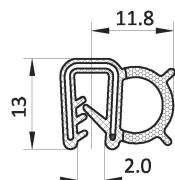

EDGE SEALING PROFILES

DESCRIPTION	Combination of edge protector and sealing profile; with wire clamp; self-clamping
MATERIAL	Edge protector: Soft rubber EPDM or NBR ☒☒☒ Clamp: Steel Sealing profile: Foam rubber EPDM or NBR ☒☒☒
SPECIALS	Edge protector: Other colors, Butyl sealant on request Sealing profile: Lubricant varnish, flocking, EMC film on request Finishing: Flame resistant, anti-fungal on request Clamp: Stainless steel, split on request Other cross-sections on request

Material	Color	Clamping range (mm)	Pack Quant. (m)	Part #
EPDM / EPDM	black	1.0 – 2.5	100	ESPES07911

Material	Color	Clamping range (mm)	Pack Quant. (m)	Part #
EPDM / EPDM	black	0,8 – 2.5	2 x 50	ESPES08911

Material	Color	Clamping range (mm)	Pack Quant. (m)	Part #
EPDM / EPDM	black	1.0 – 2.0	2 x 50	ESPES09911

Material	Color	Clamping range (mm)	Pack Quant. (m)	Part #
EPDM / EPDM	black	2.0	2 x 50	ESPES10911

Material	Color	Clamping range (mm)	Pack Quant. (m)	Part #
EPDM / EPDM	black	2.0	2 x 50	ESPES11911
SILICONE	blue	2.0	2 x 50	ESPES11911-SI
EPDM / EPDM	blue	2.0	2 x 50	ESPES11911-BL
EPDM / EMI	black	2.0	2 x 50	ESPES11911-EMI
NBR / NBR	black	2.0	2 x 50	ESPES11912