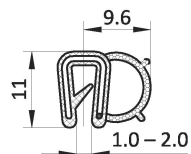

EDGE SEALING PROFILES

DESCRIPTION	Combination of edge protector and sealing profile; with wire clamp; self-clamping
MATERIAL	Edge protector: Soft rubber EPDM or NBR ☒☒☒ Clamp: Steel Sealing profile: Foam rubber EPDM or NBR ☒☒☒
SPECIALS	Edge protector: Other colors, Butyl sealant on request Sealing profile: Lubricant varnish, flocking, EMC film on request Finishing: Flame resistant, anti-fungal on request Clamp: Stainless steel, split on request Other cross-sections on request

Material	Color	Clamping range (mm)	Pack Quant. (m)	Part #
EPDM / EPDM	black	1.0 – 2.5	100	ESPES07911

Material	Color	Clamping range (mm)	Pack Quant. (m)	Part #
EPDM / EPDM	black	0,8 – 2.5	2 x 50	ESPES08911

Material	Color	Clamping range (mm)	Pack Quant. (m)	Part #
EPDM / EPDM	black	1.0 – 2.0	2 x 50	ESPES09911

Material	Color	Clamping range (mm)	Pack Quant. (m)	Part #
EPDM / EPDM	black	2.0	2 x 50	ESPES10911