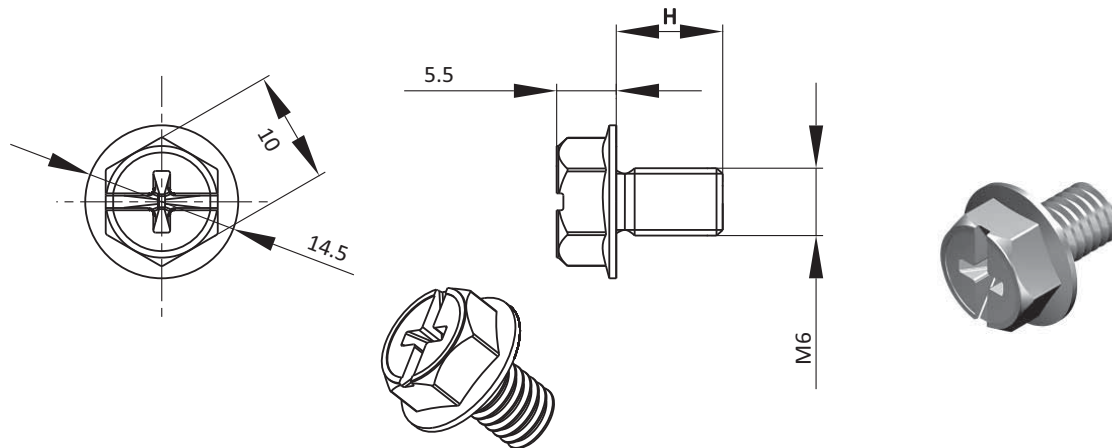

**SCREWS**

DESCRIPTION	Hardware
MATERIAL	Mild steel
SURFACE	Zinc plated

Screw	Size	Small size
	M5 x 6	S-M5-6-415
	M5 x 8	S-M5-8-417
	M5 x 10	S-M5-10-419
	M5 x 12	S-M5-12-421
	M5 x 16	S-M5-16-423
	M5 x 18	S-M5-18-425
	M6 x 6	S-M6-6-416
	M6 x 8	S-M6-6-418
	M6 x 10	S-M6-10-420
	M6 x 12	S-M6-12-422
	M6 x 16	S-M6-16-424
	M6 x 18	S-M6-18-426

DESCRIPTION	Hardware
MATERIAL	Mild steel
SURFACE	Black Powder

 Description  
 1/4 Turn Spacer

 Part #  
**TSM5BP-569**