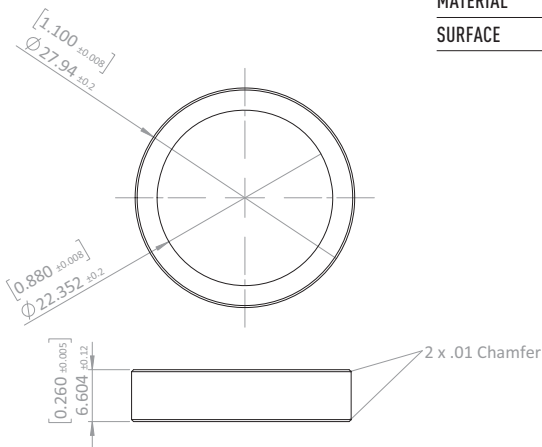

**SCREWS**

DESCRIPTION	Hardware
MATERIAL	Mild steel
SURFACE	Zinc plated

Screw	Size	Small size
	M5 x 6	S-M5-6-415
	M5 x 8	S-M5-8-417
	M5 x 10	S-M5-10-419
	M5 x 12	S-M5-12-421
	M5 x 16	S-M5-16-423
	M5 x 18	S-M5-18-425
	M6 x 6	S-M6-6-416
	M6 x 8	S-M6-6-418
	M6 x 10	S-M6-10-420
	M6 x 12	S-M6-12-422
	M6 x 16	S-M6-16-424
	M6 x 18	S-M6-18-426

DESCRIPTION	Hardware
MATERIAL	Mild steel
SURFACE	Black Powder

 Description  
 1/4 Turn Spacer

 Part #  
**TSM5BP-569**