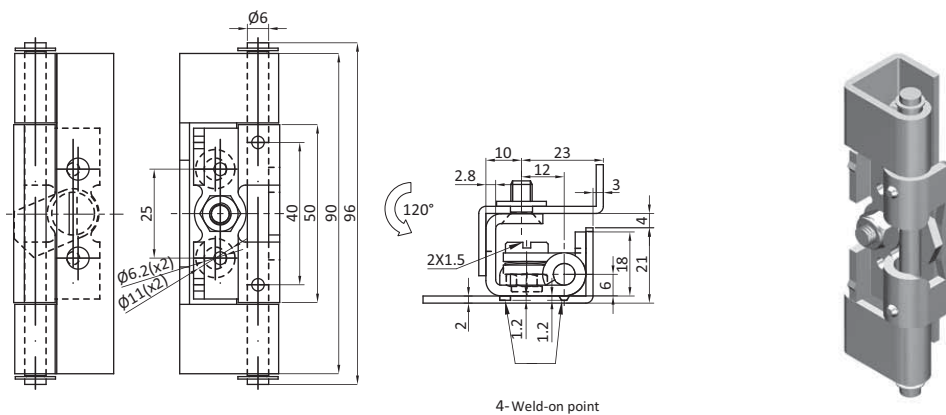

**CONCEALED HINGES**

DESCRIPTION	To hinge panels
MATERIAL	Mild steel / Stainless steel 304
SURFACE	Zinc plated

Concealed Hinges

304 SS

Mild steel

**CHSS398**
**CHMS63**
**CONCEALED HINGES**

DESCRIPTION	To hinge panels
MATERIAL	Mild steel / Stainless steel 304
SURFACE	Zinc plated
SPECIALS	Right and left Lift off

4-Weld-on point

Concealed Hinges

304 SS

Mild steel

**CHSS50**
**CHMS50**