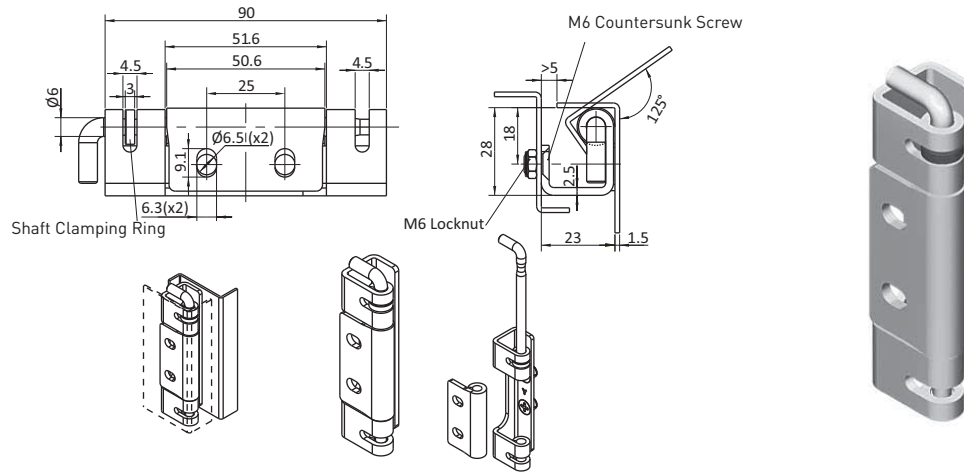

**CONCEALED HINGES**

DESCRIPTION	To hinge panels
MATERIAL	Mild steel / Stainless steel 304
SURFACE	Zinc plated

Concealed Hinges

304 SS

Mild steel

**CHSS398**
**CHMS63**
**CONCEALED HINGES**

DESCRIPTION	To hinge panels
MATERIAL	Mild steel / Stainless steel 304
SURFACE	Zinc plated
SPECIALS	Right and left Lift off

4-Weld-on point

Concealed Hinges

304 SS

Mild steel

**CHSS50**
**CHMS50**