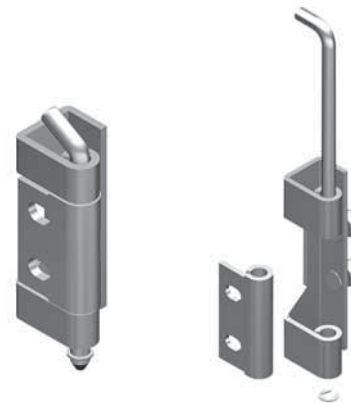

CONCEALED HINGES

DESCRIPTION	To hinge panels
MATERIAL	Mild steel / Stainless steel 304
SURFACE	Zinc plated
SPECIALS	Right and left Lift off

Concealed Hinges

304 SS

Mild steel

CHSS31
CHMS32
CONCEALED HINGES

DESCRIPTION	To hinge panels
MATERIAL	Mild steel / Stainless steel 304
SURFACE	Zinc plated
SPECIALS	Right and left Lift off

Concealed Hinges

304 SS

Mild steel

CHSS396
CHMS397