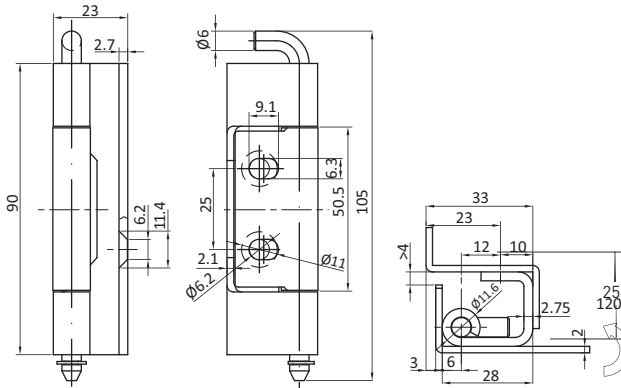

CONCEALED HINGES

DESCRIPTION	To hinge panels
MATERIAL	Mild steel / Stainless steel 304
SURFACE	Zinc plated
SPECIALS	Right and left Lift off

Concealed Hinges

304 SS

Mild steel

CHSS31
CHMS32
CONCEALED HINGES

DESCRIPTION	To hinge panels
MATERIAL	Mild steel / Stainless steel 304
SURFACE	Zinc plated
SPECIALS	Right and left Lift off

Concealed Hinges

304 SS

Mild steel

CHSS396
CHMS397