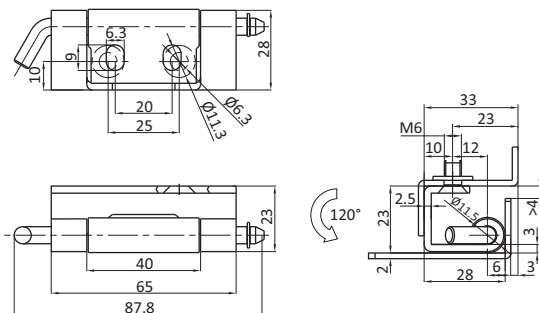

CONCEALED HINGES

DESCRIPTION	To hinge panels
MATERIAL	Mild steel / Stainless steel 304
SURFACE	Zinc plated
SPECIALS	Right and left Lift off

Concealed Hinges

304 SS

Mild steel

CHSS31
CHMS32
CONCEALED HINGES

DESCRIPTION	To hinge panels
MATERIAL	Mild steel / Stainless steel 304
SURFACE	Zinc plated
SPECIALS	Right and left Lift off

Concealed Hinges

304 SS

Mild steel

CHSS396
CHMS397