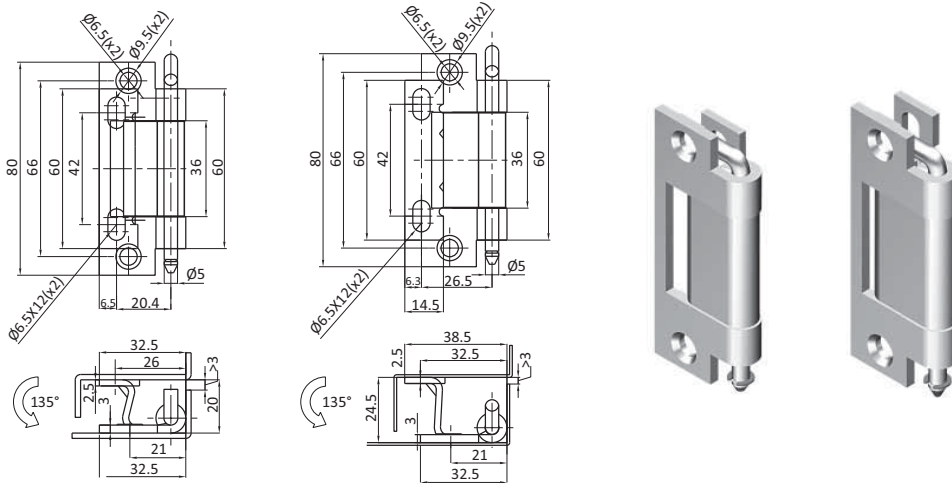

CONCEALED HINGES

DESCRIPTION	To hinge panels
MATERIAL	Mild steel / Stainless steel 304
SURFACE	Zinc plated
SPECIALS	Right and left Lift off

Concealed Hinges

304 SS

Mild steel

Dim 20.0

CHSS-20-27
CHMS-20-29

Dim 24.5

CHSS-24.5-28
CHMS-24.5-30
CONCEALED HINGES

DESCRIPTION	To hinge panels
MATERIAL	Mild steel / Stainless steel 304
SURFACE	Zinc plated
SPECIALS	Right and left Lift off Weld on version

Concealed Hinges

304 SS