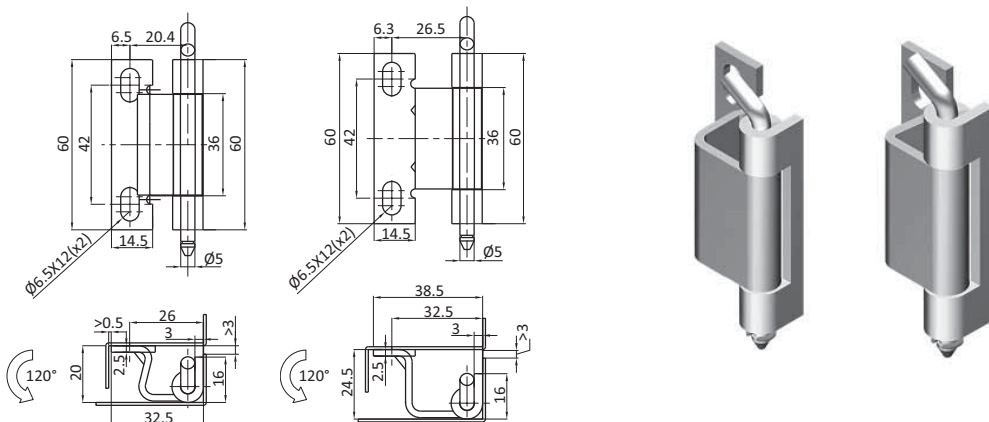

CONCEALED HINGES

DESCRIPTION	To hinge panels
MATERIAL	Mild steel / Stainless steel 304
SURFACE	Zinc plated
SPECIALS	Right and left Lift off

Concealed Hinges

304 SS

Mild steel

Dim 20.0

CHSS-20-27
CHMS-20-29

Dim 24.5

CHSS-24.5-28
CHMS-24.5-30
CONCEALED HINGES

DESCRIPTION	To hinge panels
MATERIAL	Mild steel / Stainless steel 304
SURFACE	Zinc plated
SPECIALS	Right and left Lift off Weld on version

Concealed Hinges

304 SS