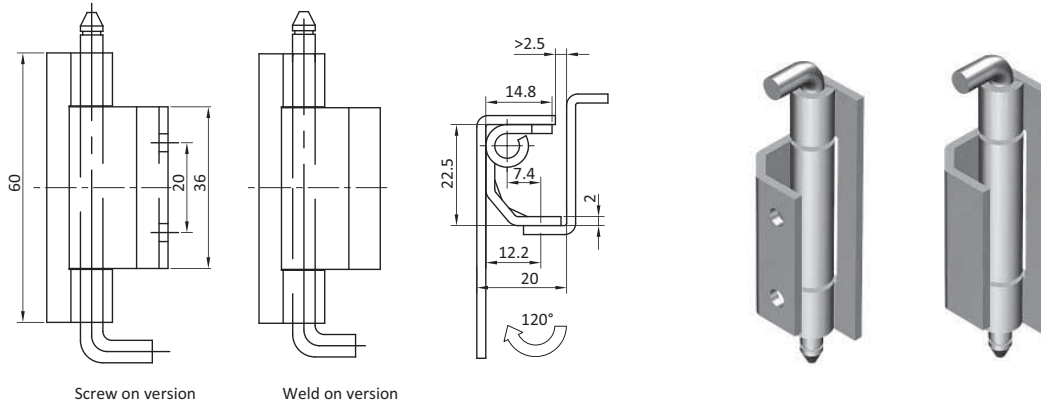

CONCEALED HINGES

DESCRIPTION	To hinge panels
MATERIAL	Mild steel / Stainless steel 304
SURFACE	Zinc plated
SPECIALS	Right and left Lift off

Concealed Hinges

304 SS

Mild steel

Screw on

CHSOSS38
CHSOMS40

Weld on

CHWOSS39
CHWOMS41
CONCEALED HINGES

DESCRIPTION	To hinge panels
MATERIAL	Mild steel / Stainless steel 304
SURFACE	Zinc plated
SPECIALS	Right and left Lift off

Concealed Hinges

304 SS

Mild steel

20.3

CHSS-20.3-23
CHMS-20.3-25