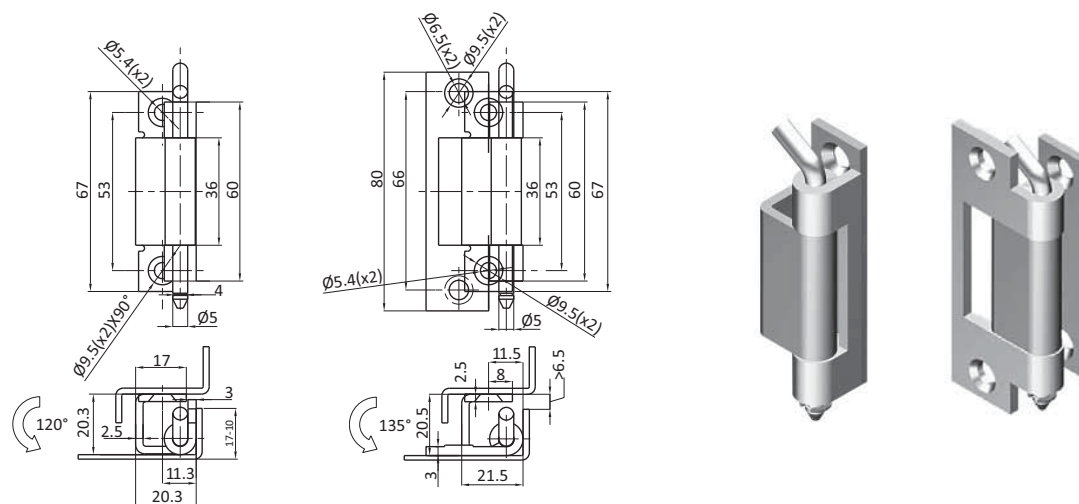

CONCEALED HINGES

DESCRIPTION	To hinge panels
MATERIAL	Mild steel / Stainless steel 304
SURFACE	Zinc plated
SPECIALS	Right and left Lift off

Concealed Hinges

304 SS

Mild steel

Screw on

CHSOSS38
CHSOMS40

Weld on

CHWOSS39
CHWOMS41
CONCEALED HINGES

DESCRIPTION	To hinge panels
MATERIAL	Mild steel / Stainless steel 304
SURFACE	Zinc plated
SPECIALS	Right and left Lift off

Concealed Hinges

304 SS

Mild steel

20.3

CHSS-20.3-23
CHMS-20.3-25