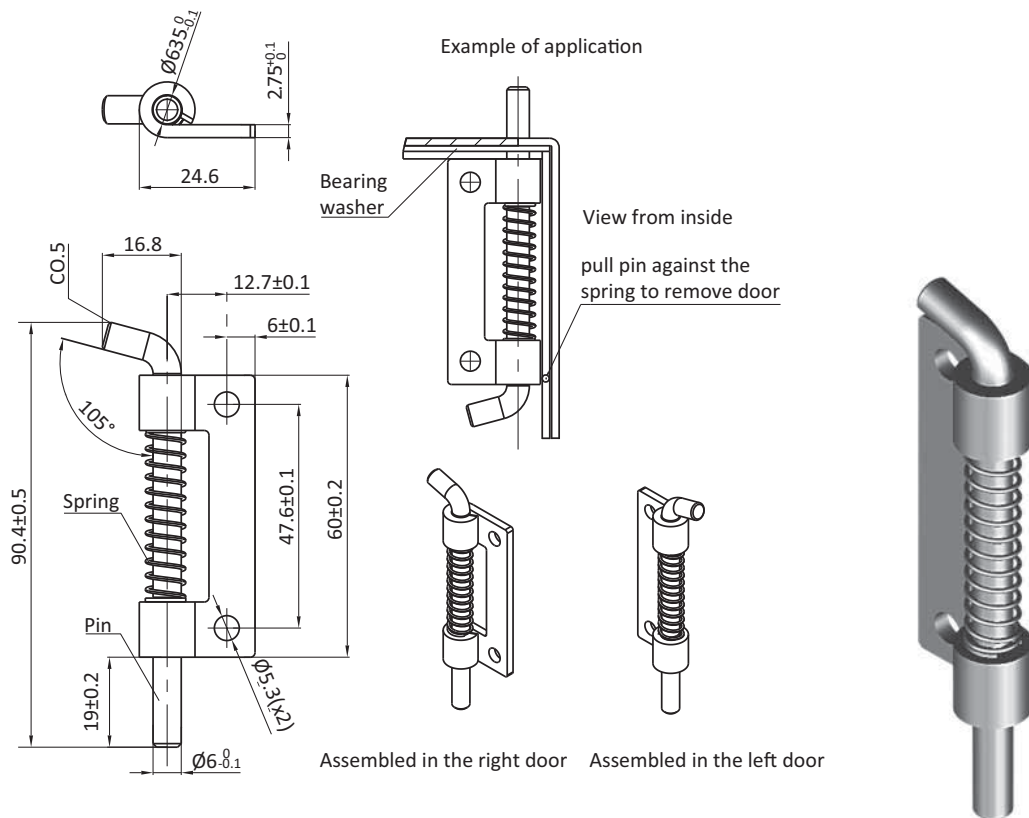

SPRING LOADED CONCEALED HINGES

DESCRIPTION	To hinge panels
MATERIAL	Mild steel / Stainless steel 304
SURFACE	Zinc plated
SPECIALS	Right and left Lift off

Spring loaded concealed hinges

Screw On

304 SS

Mild steel