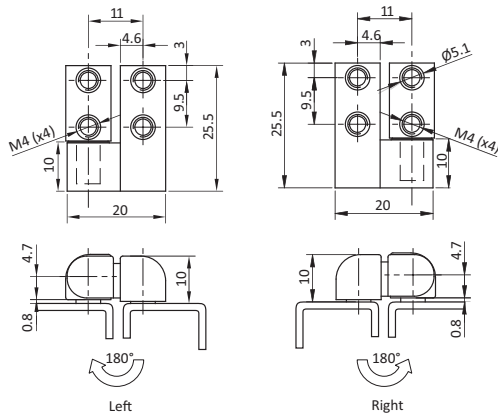

**SCREW-ON HINGES**

DESCRIPTION	To hinge panels
MATERIAL	Hinge: Die cast zinc
SURFACE	Black powder coated
SPECIALS	Lift off Left and right

**Screw-On Hinge**

	Left	Right
M4 Screw Hole	<b>SOHL-M4-16</b>	<b>SOHR-M4-17</b>
#6-32 Screw Hole	<b>SOHL-6-32-361</b>	<b>SOHR-6-32-362</b>

**SCREW-ON HINGES**

DESCRIPTION	To hinge panels
MATERIAL	Hinge: Die cast zinc
SURFACE	Black powder coated / chrome plated
SPECIALS	Lift off Left and right

**Screw-On Hinge**

	Left Hand	Right Hand
Black Powder coated with M5 Thread	<b>SOHLB-M5-18</b>	<b>SOHRB-M5-19</b>
Black Powder Coated with #10-32 Mtg Thd	<b>SOHLB-10-32-20</b>	<b>SOHRB-10-32-21</b>
Chrome plated with M5 Thread	<b>SOHLC-M5-22</b>	<b>SOHRC-M5-23</b>