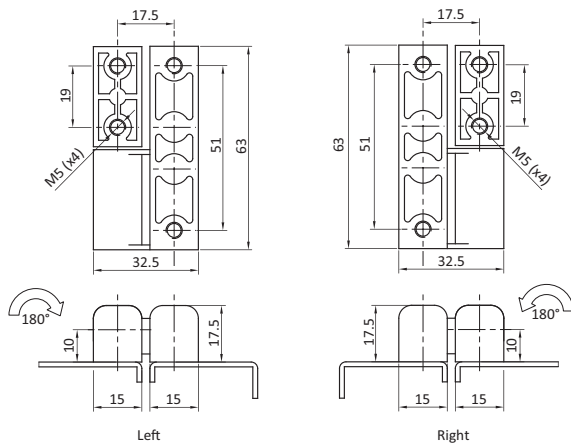

**SCREW-ON HINGES**

DESCRIPTION	To hinge panels
MATERIAL	Hinge: Die cast zinc
SURFACE	Black powder coated
SPECIALS	Lift off Left and right

**Screw-On Hinge**

	Left	Right
M4 Screw Hole	<b>SOHL-M4-16</b>	<b>SOHR-M4-17</b>
#6-32 Screw Hole	<b>SOHL-6-32-361</b>	<b>SOHR-6-32-362</b>

**SCREW-ON HINGES**

DESCRIPTION	To hinge panels
MATERIAL	Hinge: Die cast zinc
SURFACE	Black powder coated / chrome plated
SPECIALS	Lift off Left and right

**Screw-On Hinge**

	Left Hand	Right Hand
Black Powder coated with M5 Thread	<b>SOHLB-M5-18</b>	<b>SOHRB-M5-19</b>
Black Powder Coated with #10-32 Mtg Thd	<b>SOHLB-10-32-20</b>	<b>SOHRB-10-32-21</b>
Chrome plated with M5 Thread	<b>SOHLC-M5-22</b>	<b>SOHRC-M5-23</b>