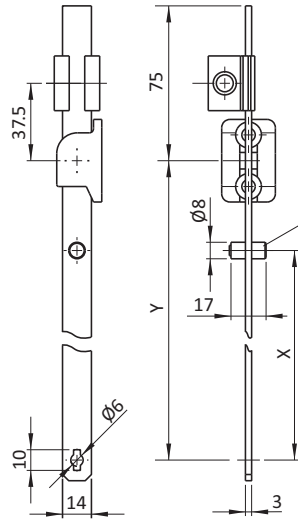

RODS

DESCRIPTION	Locks and unlocks both quarter turns and swing handles
MATERIAL	Mild steel Rollers: Brass
SURFACE	Zinc plated

CUSTOM LENGTH RODS AVAILABLE

Door Height [mm]	X [mm]	Y [mm]	Version H
800 - 1200	-	126.5	ROD55
1200 - 1600	-	276.5	ROD56
1600 - 1900	101.5	526.5	ROD57
1900 - 2200	101.5	676.5	ROD58

RODS

DESCRIPTION	Locks and unlocks both quarter turns and swing handles
MATERIAL	Mild steel Rollers: Nylon
SURFACE	Zinc plated

A [mm]	L = 400	L = 500	L = 600	L = 700	L = 800	L = 900	L = 1000	L = 1100
18.5	ROD259	ROD260	ROD261	ROD262	ROD263	ROD264	ROD265	ROD492
22.5	ROD266	ROD267	ROD268	ROD269	ROD270	ROD271	ROD272	ROD493
27.5	ROD273	ROD274	ROD275	ROD276	ROD277	ROD278	ROD279	ROD494