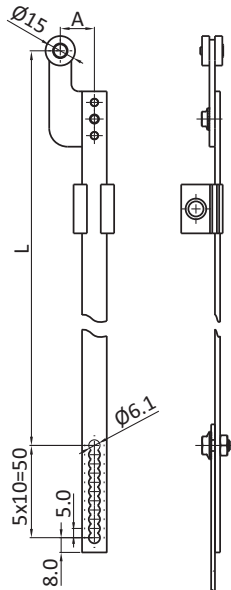

RODS

DESCRIPTION	Locks and unlocks both quarter turns and swing handles
MATERIAL	Mild steel Rollers: Brass
SURFACE	Zinc plated

CUSTOM LENGTH RODS AVAILABLE

Door Height [mm]	X [mm]	Y [mm]	Version H
800 - 1200	-	126.5	ROD55
1200 - 1600	-	276.5	ROD56
1600 - 1900	101.5	526.5	ROD57
1900 - 2200	101.5	676.5	ROD58

RODS

DESCRIPTION	Locks and unlocks both quarter turns and swing handles
MATERIAL	Mild steel Rollers: Nylon
SURFACE	Zinc plated

A [mm]	L = 400	L = 500	L = 600	L = 700	L = 800	L = 900	L = 1000	L = 1100
18.5	ROD259	ROD260	ROD261	ROD262	ROD263	ROD264	ROD265	ROD492
22.5	ROD266	ROD267	ROD268	ROD269	ROD270	ROD271	ROD272	ROD493
27.5	ROD273	ROD274	ROD275	ROD276	ROD277	ROD278	ROD279	ROD494