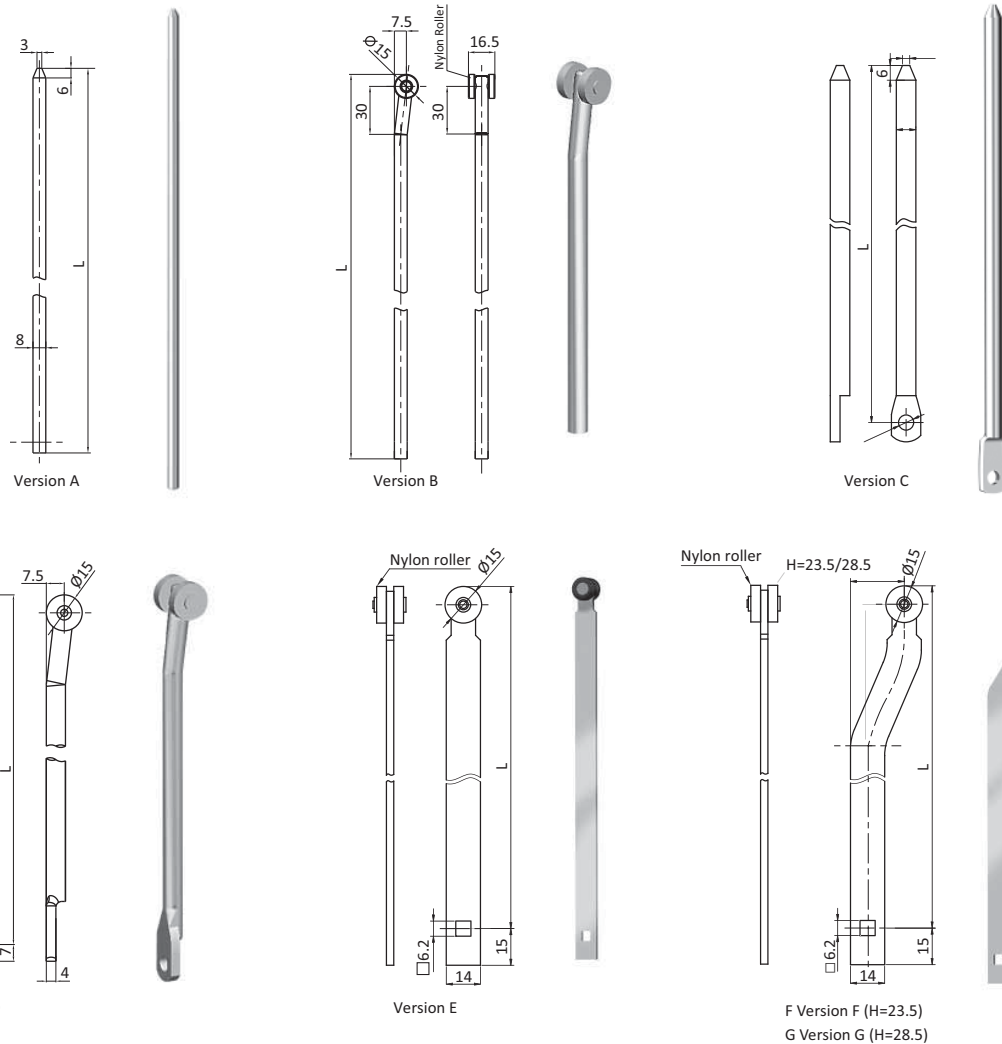

RODS

DESCRIPTION	Locks and unlocks both quarter turns and swing handles
MATERIAL	Mild steel with nylon roller
SURFACE	Zinc plated

CUSTOM LENGTH RODS AVAILABLE

L [mm]	Version A	Version B	Version C	Version D	Version E	Version F	Version G
400	ROD60	RODB68	RODC76	RODD84	RODE92	RODF100	RODG108
500	ROD61	RODB69	RODC77	RODD85	RODE93	RODF101	RODG109
600	ROD62	RODB70	RODC78	RODD86	RODE94	RODF102	RODG110
700	ROD63	RODB71	RODC79	RODD87	RODE95	RODF103	RODG111
800	ROD64	RODB72	RODC80	RODD88	RODE96	RODF104	RODG112
900	ROD65	RODB73	RODC81	RODD89	RODE97	RODF105	RODG113
1000	ROD66	RODB74	RODC82	RODD90	RODE98	RODF106	RODG114
1100	ROD67	RODB75	RODC83	RODD91	RODE99	RODF107	RODG115
1200	ROD201	RODB202	RODC203	RODD204	RODE205	RODF206	RODG207