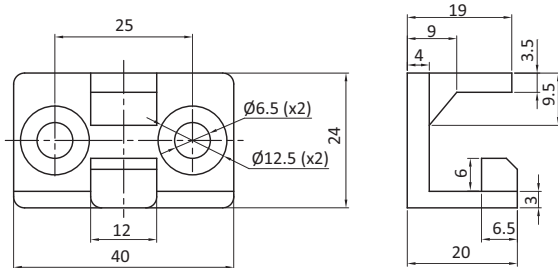

ROD GUIDES / ROD ADAPTER

DESCRIPTION	To guide flat rods parallel to a door and add extra security to door latching and locking
MATERIAL	Die cast zinc 316 SS Clamping pin: PA black
SURFACE	Nickel plated Black powder coated
COLOR	Clamping pin: Black

Rod catch

	Zinc plated	Black Powder Coated	316 SS
Adapter	RGRA27		RGRA27E
Rod catch		RGRA28