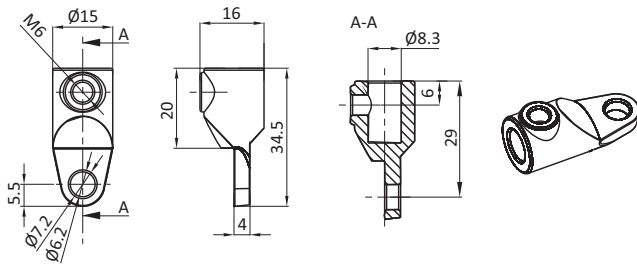

**ROD GUIDES / ROD ADAPTER**

DESCRIPTION	To guide flat rods parallel to a door and add extra security to door latching and locking
MATERIAL	Die cast zinc 316 SS Clamping pin: PA black
SURFACE	Nickel plated Black powder coated
COLOR	Clamping pin: Black

Rod catch

	Zinc plated	Black Powder Coated	316 SS
Adapter	<b>RGRA27</b>		<b>RGRA27E</b>
Rod catch		<b>RGRA28</b>	