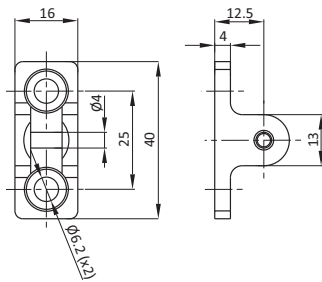

**ROD CATCHES**

DESCRIPTION	To latch a door with multiple points.
MATERIAL	Die cast zinc
SURFACE	Zinc plated Black powder coated

Style A

Style B

Rod Catches		Finish	Part #
	Style A	Zinc Plated	RC3253
	Style B	Black Powdered Coated	RC0029