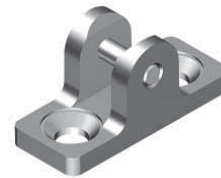

**ROD CATCHES**

DESCRIPTION	To latch a door with multiple points.
MATERIAL	Die cast zinc
SURFACE	Zinc plated Black powder coated

Style A

Style B

Rod Catches		Finish	Part #
	Style A	Zinc Plated	RC3253
	Style B	Black Powdered Coated	RC0029