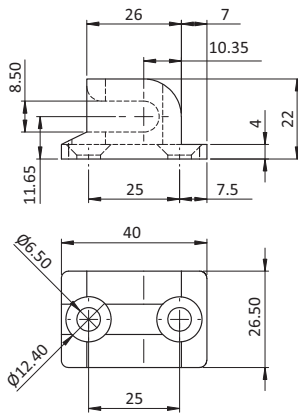

**ROD CATCHES**

DESCRIPTION	To latch a door with multiple points.
MATERIAL	Die cast zinc
SURFACE	Zinc plated Black powder coated

Style A

Style B

Rod Catches		Finish	Part #
	Style A	Zinc Plated	RC3253
	Style B	Black Powdered Coated	RC0029