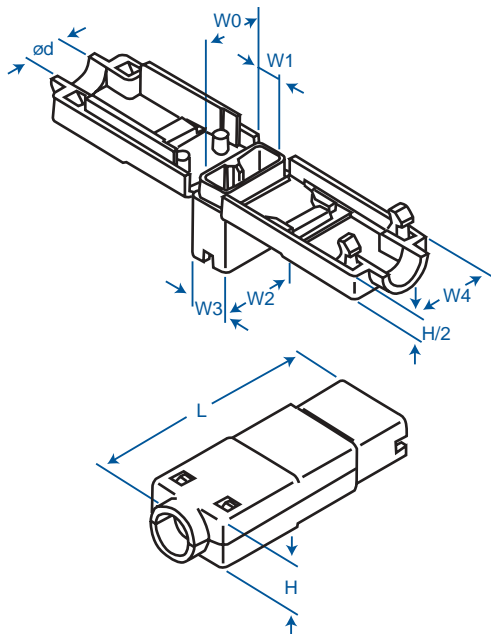

92 SERIES

- Insulating sleeve straight-type terminal (positive lock)
- For 187 and 250 terminal series

ITEM NO. UL94V-0	
COLOR:	White
PACKAGING:	500/bag
MATERIAL:	Nylon 66
UL#:	E55167

ITEM No. UL94V-0	Ød		W ₀		W ₁		W ₂		W ₃		W ₄		H		L	
	inches	(mm)	inches	(mm)	inches	(mm)	inches	(mm)	inches	(mm)	inches	(mm)	inches	(mm)	inches	(mm)
10-92-187X	.158	(4.0)	.228	(5.8)	.105	(2.7)	.284	(7.2)	.158	(4.0)	.370	(9.4)	.221	(5.6)	.976	(24.8)
10-92-250X	.173	(4.4)	.319	(8.1)	.134	(3.4)	.374	(9.5)	.189	(4.8)	.394	(10.0)	.236	(6.0)	1.10	(28.0)

93 SERIES

- Insulating sleeve flag-type terminal (positive lock)
- For 187 and 250 terminal series

		ITEM NO.	
		UL94V-2	UL94V-0
COLOR:	Natural	White	
PACKAGING:	500/bag	500/bag	
MATERIAL:	Nylon 66	Nylon 66	
UL #:	E55167	E55167	

ITEM NO.		W ₀		W ₁		W ₂		W ₃		W ₄		W ₅		H		L	
UL94V-2	UL94V-0	inches	(mm)	inches	(mm)	inches	(mm)	inches	(mm)	inches	(mm)	inches	(mm)	inches	(mm)	inches	(mm)
10-93-187	10-93-187X	.197	(5.0)	.236	(6.0)	.110	(2.8)	.315	(8.0)	.185	(4.7)	.571	(14.5)	.250	(6.4)	.677	(17.2)
10-93-250	10-93-250X	.236	(6.0)	.315	(8.0)	.134	(3.4)	.394	(10.0)	.213	(5.4)	.669	(17.0)	.276	(7.0)	.772	(19.6)