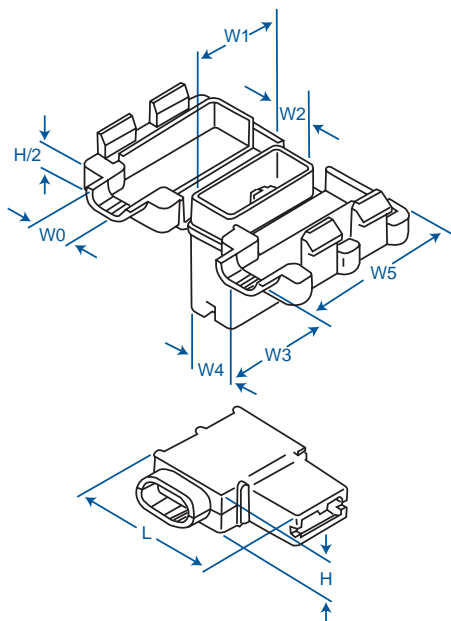

92 SERIES

- Insulating sleeve straight-type terminal (positive lock)
- For 187 and 250 terminal series

ITEM NO. UL94V-0	
COLOR:	White
PACKAGING:	500/bag
MATERIAL:	Nylon 66
UL#:	E55167

ITEM No. UL94V-0	Ød		W ₀		W ₁		W ₂		W ₃		W ₄		H		L	
	inches	(mm)	inches	(mm)	inches	(mm)	inches	(mm)	inches	(mm)	inches	(mm)	inches	(mm)	inches	(mm)
10-92-187X	.158	(4.0)	.228	(5.8)	.105	(2.7)	.284	(7.2)	.158	(4.0)	.370	(9.4)	.221	(5.6)	.976	(24.8)
10-92-250X	.173	(4.4)	.319	(8.1)	.134	(3.4)	.374	(9.5)	.189	(4.8)	.394	(10.0)	.236	(6.0)	1.10	(28.0)

93 SERIES

- Insulating sleeve flag-type terminal (positive lock)
- For 187 and 250 terminal series

		ITEM NO.	
		UL94V-2	UL94V-0
COLOR:	Natural	White	
PACKAGING:	500/bag	500/bag	
MATERIAL:	Nylon 66	Nylon 66	
UL #:	E55167	E55167	

ITEM NO.		W ₀		W ₁		W ₂		W ₃		W ₄		W ₅		H		L	
UL94V-2	UL94V-0	inches	(mm)	inches	(mm)	inches	(mm)	inches	(mm)	inches	(mm)	inches	(mm)	inches	(mm)	inches	(mm)
10-93-187	10-93-187X	.197	(5.0)	.236	(6.0)	.110	(2.8)	.315	(8.0)	.185	(4.7)	.571	(14.5)	.250	(6.4)	.677	(17.2)
10-93-250	10-93-250X	.236	(6.0)	.315	(8.0)	.134	(3.4)	.394	(10.0)	.213	(5.4)	.669	(17.0)	.276	(7.0)	.772	(19.6)