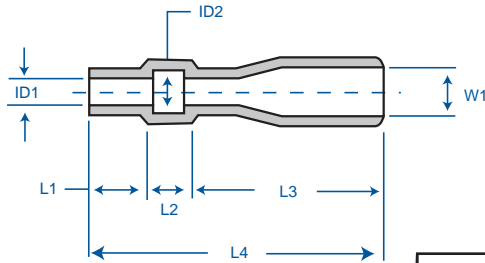

46 SERIES

- Insulating sleeves for flat type pin receptacles
- 110 series
- UL temperature rating: 105°
- CSA temperature rating: 105°
- UL voltage: 600V
- CSA voltage: 600V

MATERIAL	PRODUCT
UL YELLOW CARD FILE #: E58538(S)	E55167(S)
CSA #:	— LR52853 & LR52854

ITEM NO.	ID1		ID2		L1	L2	L3	L4	W1	W2				
	inches	(mm)	inches	(mm)										
10-46-015	.059	(1.5)	.118	(3.0)	.197 (5.0)	.098 (2.5)	.610	(15.5)	.906 (23.0)	.158 (4.0)	.079	(2.0)		
10-46-016	.063	(1.6)	.134	(3.4)			.492	(12.5)			.709	(18.0)	.083	(2.1)
10-46-018	.071	(1.8)	.130	(3.3)			.531	(13.5)			.827	(21.1)	.079	(2.0)
10-46-020	.079	(2.0)	.138	(3.5)			.531	(13.5)			.827	(21.0)	.083	(2.1)
10-46-025	.098	(2.5)	.169	(4.3)			.610	(15.5)			.906	(23.0)	.079	(2.0)
10-46-028	.110	(2.8)	.150	(3.8)			.531	(13.5)			.827	(21.0)	.083	(2.1)
10-46-030	.118	(3.0)	.177	(4.5)			.610	(15.5)			.906	(23.0)	.079	(2.0)
10-46-035	.138	(3.5)												
Tolerance ±					.039 (1.0)		.039 (1.0)							

ITEM NO. 10-46-Series	
COLOR:	Transparent Blue*
*Other colors available; inquiries welcome	
PACKAGING:	1000/bag
MATERIAL:	Soft PVC

48 SERIES

- Insulating sleeves for flat type pin receptacles
- UL temperature rating: 105°
- CSA temperature rating: 105°
- UL voltage: 600V
- CSA voltage: 600V

MATERIAL	PRODUCT
UL YELLOW CARD FILE #: E58538(S)	E55167(S)
CSA #:	— LR52853 & LR52854

ITEM NO.	ID1		ID2		L1	L2	L3	L4	W1	W2			
	inches	(mm)	inches	(mm)									
10-48-815	.059	(1.5)	.118	(3.0)	.197 (5.0)	.118	(3.0)	.591 (15.0)	.906 (23.0)	.228 (5.8)	.087 (2.2)		
10-48-818	.071	(1.8)	.130	(3.3)									
10-48-820	.079	(2.0)	.138	(3.5)									
10-48-822	.087	(2.2)	.146	(3.7)		.098	(2.5)					.610	(15.5)
10-48-825	.098	(2.5)	.158	(4.0)									
10-48-830	.118	(3.0)	.177	(4.5)									
10-48-835	.138	(3.5)	.197	(5.0)									
10-48-840	.158	(4.0)	.217	(5.5)		.118	(3.0)					.591	(15.0)
10-48-845	.177	(4.5)											
Tolerance ±						.039 (1.0)						.039 (1.0)	