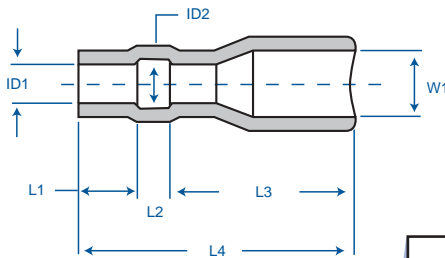

46 SERIES

- Insulating sleeves for flat type pin receptacles
- 110 series
- UL temperature rating: 105°
- CSA temperature rating: 105°
- UL voltage: 600V
- CSA voltage: 600V

MATERIAL	PRODUCT
UL YELLOW CARD FILE #: E58538(S)	E55167(S)
CSA #:	— LR52853 & LR52854

ITEM NO.	ID1		ID2		L1	L2	L3	L4	W1	W2				
	inches	(mm)	inches	(mm)										
10-46-015	.059	(1.5)	.118	(3.0)	.197 (5.0)	.098 (2.5)	.610	(15.5)	.906 (23.0)	.158 (4.0)	.079	(2.0)		
10-46-016	.063	(1.6)	.134	(3.4)			.492	(12.5)			.709	(18.0)	.083	(2.1)
10-46-018	.071	(1.8)	.130	(3.3)			.531	(13.5)			.827	(21.1)	.079	(2.0)
10-46-020	.079	(2.0)	.138	(3.5)			.531	(13.5)			.827	(21.0)	.083	(2.1)
10-46-025	.098	(2.5)	.169	(4.3)			.610	(15.5)			.906	(23.0)	.079	(2.0)
10-46-028	.110	(2.8)	.150	(3.8)			.531	(13.5)			.827	(21.0)	.083	(2.1)
10-46-030	.118	(3.0)	.177	(4.5)			.610	(15.5)			.906	(23.0)	.079	(2.0)
10-46-035	.138	(3.5)												
Tolerance ±					.039 (1.0)		.039 (1.0)							

ITEM NO. 10-46-Series	
COLOR:	Transparent Blue*
*Other colors available; inquiries welcome	
PACKAGING:	1000/bag
MATERIAL:	Soft PVC

48 SERIES

- Insulating sleeves for flat type pin receptacles
- UL temperature rating: 105°
- CSA temperature rating: 105°
- UL voltage: 600V
- CSA voltage: 600V

MATERIAL	PRODUCT
UL YELLOW CARD FILE #: E58538(S)	E55167(S)
CSA #:	— LR52853 & LR52854

ITEM NO.	ID1		ID2		L1	L2	L3	L4	W1	W2			
	inches	(mm)	inches	(mm)									
10-48-815	.059	(1.5)	.118	(3.0)	.197 (5.0)	.118	(3.0)	.591 (15.0)	.906 (23.0)	.228 (5.8)	.087 (2.2)		
10-48-818	.071	(1.8)	.130	(3.3)									
10-48-820	.079	(2.0)	.138	(3.5)									
10-48-822	.087	(2.2)	.146	(3.7)		.098	(2.5)					.610	(15.5)
10-48-825	.098	(2.5)	.158	(4.0)									
10-48-830	.118	(3.0)	.177	(4.5)									
10-48-835	.138	(3.5)	.197	(5.0)									
10-48-840	.158	(4.0)	.217	(5.5)		.118	(3.0)					.591	(15.0)
10-48-845	.177	(4.5)											
Tolerance ±						.039 (1.0)						.039 (1.0)	