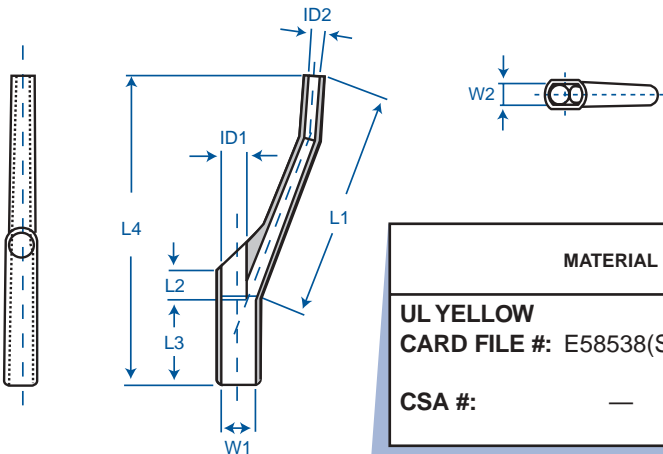

## 18 SERIES 19 SERIES 21 SERIES

MATERIAL	PRODUCT
UL YELLOW CARD FILE #: E58538(S)	E55167(S)
CSA #:	— LR52853 & LR52854

- Two pronged flat round shield caps
- UL temperature rating: 105°C
- CSA temperature: 90°C
- UL voltage: 600V
- CSA voltage: 300V

ITEM NO.	ID1 inches (mm)	ID2 inches (mm)	L1 inches (mm)	L2 inches (mm)	L3 inches (mm)	L4 inches (mm)	W1 inches (mm)	W2 inches (mm)
10-18-316	.630 (1.6)		1.18 (30.0)	.118 (3.0)	.276 (7.0)	1.46 (37.0)	.091 (2.3)	.063 (1.6)
10-18-618	.071 (1.8)	.059 (1.5)	.984 (25.0)	.158 (4.0)	.394 (10.0)	1.38 (35.0)	.102 (2.6)	.071 (1.8)
10-18-615	.059 (1.5)		1.18 (30.0)	.197 (5.0)		1.57 (40.0)		.079 (2.0)
10-19-218	.071 (1.8)	.051 (1.3)	1.18 (30.0)	.394 (10.0)	.394 (10.0)	1.57 (40.0)	.126 (3.2)	.091 (2.3)
10-19-220	.079 (2.0)	.055 (1.4)		.276 (7.0)				
10-19-120		.079 (2.0)	1.26 (32.0)	.158 (4.0)	.276 (7.0)	1.46 (37.0)	.122 (3.1)	.091 (2.3)
10-19-215	.059 (1.5)	.059 (1.5)		.315 (8.0)	1.57 (40.0)	.126 (3.2)	.094 (2.4)	
10-19-525		.079 (2.0)	1.18 (30.0)	.472 (12.0)	.394 (10.0)	1.65 (42.0)	.138 (3.5)	.098 (2.5)
10-19-5251	.098 (2.5)	.059 (1.5)		.315 (8.0)				
10-21-023	.091 (2.3)	.059 (1.5)	.984 (25.0)	.158 (4.0)	.394 (10.0)	1.38 (35.0)	.157 (4.0)	.091 (2.3)
10-21-125	.098 (2.5)		1.18 (30.0)	.236 (6.0)	.315 (8.0)	1.50 (38.0)	.161 (4.1)	.094 (2.4)
10-21-325			1.26 (32.0)	.158 (4.0)		1.57 (40.0)	.169 (4.3)	.146 (3.7)
Tolerance ±			.039 (1.0)	.059 (1.5)	.039 (1.0)			

## 22 SERIES 24 SERIES

MATERIAL	PRODUCT
UL YELLOW CARD FILE #: E58538(S)	E55167(S)
CSA #:	— LR52853 & LR52854

- Two pronged flat round shield caps
- UL temperature rating: 105°C
- CSA temperature rating: 90°C
- UL voltage: 600V
- CSA voltage: 300V