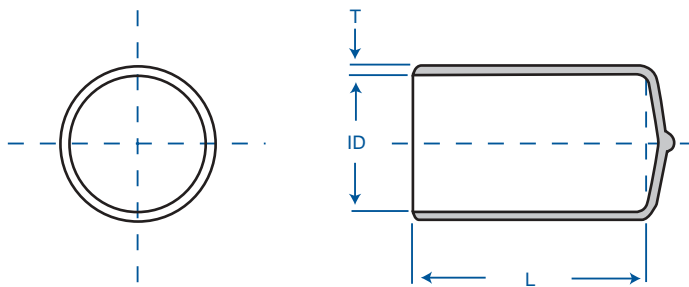

01 SERIES

- Insulation cap
- Protects components/terminals from the elements in storing and/or shipping
- UL temperature rating: 105°C
- CSA temperature rating: 90°C
- UL voltage: 600V
- CSA voltage: 300V

ITEM NO.	ID		L		T	
	inches	(mm)	inches	(mm)	inches	(mm)
10-01-02	.079	(2.0)	.394	(10.0)	.039	(1.0)
10-01-10	.394	(10.0)	.787	(20.0)		
10-01-20	.787	(20.0)	1.18	(30.0)		
10-01-30	1.18	(30.0)	1.97	(50.0)	.059	(1.5)
10-01-40	1.57	(40.0)	2.36	(60.0)		
10-01-50	1.97	(50.0)	2.76	(70.0)	.079	(2.0)
10-01-52	2.05	(52.0)				
10-01-60	2.36	(60.0)	3.15	(80.0)		
10-01-70	2.76	(70.0)	3.94	(100.0)		
10-01-80	3.15	(80.0)				
Tolerance ±			.079 (2.0)		.020 (.5)	

MATERIAL	PRODUCT
UL YELLOW	E55167(S)
CARD FILE #:	E58538(S)
CSA #:	—

ITEM NO. 10-01-Series	
COLOR:	Black* *Other colors available; inquiries welcome
PACKAGING:	250/bag (10-01-02 thru 10-01-40) 50/bag (10-01-50 thru 10-01-80)
MATERIAL:	Soft PVC