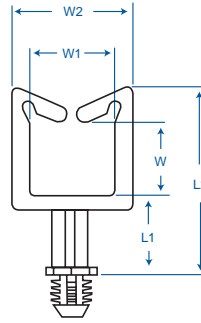

## 49 SERIES 50 SERIES 51 SERIES 52 SERIES

- Wire saddle on standoff

TO SNAP LOCK IN A .187 (4.8) DIA. HOLE IN A 1/16" (1.6) NOMINAL THICK PANEL/BOARD (03-XX-SERIES)

TO SNAP LOCK IN A .156 (4.0) DIA. HOLE IN A 1/16" (1.6) NOMINAL THICK PANEL/BOARD (03-XX-1-SERIES)

TO PRESS-FIT IN A .312 (7.9) DIA. HOLE IN A .250 (6.4) MIN. PANEL THICKNESS (03-XX-3-SERIES)

ITEM NO.	
<b>COLOR:</b>	Natural
<b>PACKAGING:</b>	1000/bag
<b>MATERIAL:</b>	Nylon 66 UL94V-2

ITEM NO. (.187 Mtg. Hole) (.156 Mtg. Hole) (.312 Blind Hole)			W2 (Ref) Inches (mm)	L2 Inches (mm)	L1 Inches (mm)	Holding Range "W x W1"
03-49-40	03-49-1-40	03-49-3-40	.575 (14.6)	.608 (15.4)	.250 (6.4)	.166 x .420 (4.2 x 10.7)
03-49-80	03-49-1-80	03-49-3-80		.858 (21.8)	.500 (12.7)	
03-49-120	03-49-1-120	03-49-3-120		1.11 (28.2)	.750 (19.1)	
03-49-160	03-49-1-160	03-49-3-160		1.36 (34.5)	1.00 (25.4)	
03-50-40	03-50-1-40	03-50-3-40	.575 (14.6)	.814 (20.7)	.250 (6.4)	.374 x .420 (9.5 x 10.7)
03-50-80	03-50-1-80	03-50-3-80		1.06 (26.9)	.500 (12.7)	
03-50-120	03-50-1-120	03-50-3-120		1.31 (33.3)	.750 (19.1)	
03-50-160	03-50-1-160	03-50-3-160		1.56 (39.6)	1.00 (25.4)	
03-51-40	03-51-1-40	03-51-3-40	.575 (14.6)	1.17 (29.7)	.250 (6.4)	.720 x .420 (18.3 x 10.7)
03-51-80	03-51-1-80	03-51-3-80		1.42 (36.1)	.500 (12.7)	
03-51-120	03-51-1-120	03-51-3-120		1.67 (42.4)	.750 (19.1)	
03-51-160	03-51-1-160	03-51-3-160		1.92 (48.8)	1.00 (25.4)	
03-52-40	03-52-1-40	03-52-3-40	.575 (14.6)	1.48 (37.6)	.250 (6.4)	1.04 x .420 (26.4 x 10.7)
03-52-80	03-52-1-80	03-52-3-80		1.72 (43.7)	.500 (12.7)	
03-52-120	03-52-1-120	03-52-3-120		1.98 (50.3)	.750 (19.1)	
03-52-160	03-52-1-160	03-52-3-160		2.23 (56.6)	1.00 (25.4)	

\*Additional spacing heights (L1) available - Inquiries welcome

\*For (V-0) material add (X) to the end of part number