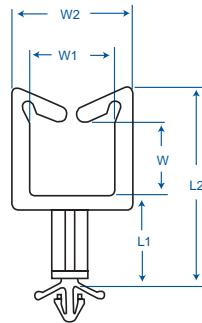

## 49 SERIES 50 SERIES 51 SERIES 52 SERIES

- Wire saddle on standoff

TO SNAP LOCK IN A .187 (4.8) DIA. HOLE IN A 1/16" (1.6) NOMINAL THICK PANEL/BOARD (03-XX-SERIES)

TO SNAP LOCK IN A .156 (4.0) DIA. HOLE IN A 1/16" (1.6) NOMINAL THICK PANEL/BOARD (03-XX-1-SERIES)

TO PRESS-FIT IN A .312 (7.9) DIA. HOLE IN A .250 (6.4) MIN. PANEL THICKNESS (03-XX-3-SERIES)

ITEM NO.	
<b>COLOR:</b>	Natural
<b>PACKAGING:</b>	1000/bag
<b>MATERIAL:</b>	Nylon 66 UL94V-2

ITEM NO. (.187 Mtg. Hole) (.156 Mtg. Hole) (.312 Blind Hole)			W2 (Ref) Inches (mm)	L2 Inches (mm)	L1 Inches (mm)	Holding Range "W x W1"
03-49-40	03-49-1-40	03-49-3-40	.575 (14.6)	.608 (15.4)	.250 (6.4)	.166 x .420 (4.2 x 10.7)
03-49-80	03-49-1-80	03-49-3-80		.858 (21.8)	.500 (12.7)	
03-49-120	03-49-1-120	03-49-3-120		1.11 (28.2)	.750 (19.1)	
03-49-160	03-49-1-160	03-49-3-160		1.36 (34.5)	1.00 (25.4)	
03-50-40	03-50-1-40	03-50-3-40	.575 (14.6)	.814 (20.7)	.250 (6.4)	.374 x .420 (9.5 x 10.7)
03-50-80	03-50-1-80	03-50-3-80		1.06 (26.9)	.500 (12.7)	
03-50-120	03-50-1-120	03-50-3-120		1.31 (33.3)	.750 (19.1)	
03-50-160	03-50-1-160	03-50-3-160		1.56 (39.6)	1.00 (25.4)	
03-51-40	03-51-1-40	03-51-3-40	.575 (14.6)	1.17 (29.7)	.250 (6.4)	.720 x .420 (18.3 x 10.7)
03-51-80	03-51-1-80	03-51-3-80		1.42 (36.1)	.500 (12.7)	
03-51-120	03-51-1-120	03-51-3-120		1.67 (42.4)	.750 (19.1)	
03-51-160	03-51-1-160	03-51-3-160		1.92 (48.8)	1.00 (25.4)	
03-52-40	03-52-1-40	03-52-3-40	.575 (14.6)	1.48 (37.6)	.250 (6.4)	1.04 x .420 (26.4 x 10.7)
03-52-80	03-52-1-80	03-52-3-80		1.72 (43.7)	.500 (12.7)	
03-52-120	03-52-1-120	03-52-3-120		1.98 (50.3)	.750 (19.1)	
03-52-160	03-52-1-160	03-52-3-160		2.23 (56.6)	1.00 (25.4)	

\*Additional spacing heights (L1) available - Inquiries welcome

\*For (V-0) material add (X) to the end of part number