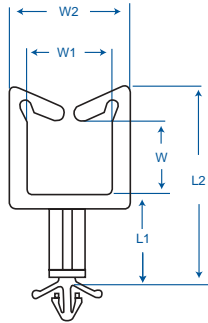

## 49 SERIES 50 SERIES 51 SERIES 52 SERIES

- Wire saddle on standoff

TO SNAP LOCK IN A .187 (4.8) DIA. HOLE IN A 1/16" (1.6) NOMINAL THICK PANEL/BOARD (03-XX-SERIES)

TO SNAP LOCK IN A .156 (4.0) DIA. HOLE IN A 1/16" (1.6) NOMINAL THICK PANEL/BOARD (03-XX-1-SERIES)

TO PRESS-FIT IN A .312 (7.9) DIA. HOLE IN A .250 (6.4) MIN. PANEL THICKNESS (03-XX-3-SERIES)

ITEM NO.	
<b>COLOR:</b>	Natural
<b>PACKAGING:</b>	1000/bag
<b>MATERIAL:</b>	Nylon 66 UL94V-2

ITEM NO. (.187 Mtg. Hole) (.156 Mtg. Hole) (.312 Blind Hole)			W2 (Ref) Inches (mm)	L2 Inches (mm)	L1 Inches (mm)	Holding Range "W x W1"
03-49-40	03-49-1-40	03-49-3-40	.575 (14.6)	.608 (15.4)	.250 (6.4)	.166 x .420 (4.2 x 10.7)
03-49-80	03-49-1-80	03-49-3-80		.858 (21.8)	.500 (12.7)	
03-49-120	03-49-1-120	03-49-3-120		1.11 (28.2)	.750 (19.1)	
03-49-160	03-49-1-160	03-49-3-160		1.36 (34.5)	1.00 (25.4)	
03-50-40	03-50-1-40	03-50-3-40	.575 (14.6)	.814 (20.7)	.250 (6.4)	.374 x .420 (9.5 x 10.7)
03-50-80	03-50-1-80	03-50-3-80		1.06 (26.9)	.500 (12.7)	
03-50-120	03-50-1-120	03-50-3-120		1.31 (33.3)	.750 (19.1)	
03-50-160	03-50-1-160	03-50-3-160		1.56 (39.6)	1.00 (25.4)	
03-51-40	03-51-1-40	03-51-3-40	.575 (14.6)	1.17 (29.7)	.250 (6.4)	.720 x .420 (18.3 x 10.7)
03-51-80	03-51-1-80	03-51-3-80		1.42 (36.1)	.500 (12.7)	
03-51-120	03-51-1-120	03-51-3-120		1.67 (42.4)	.750 (19.1)	
03-51-160	03-51-1-160	03-51-3-160		1.92 (48.8)	1.00 (25.4)	
03-52-40	03-52-1-40	03-52-3-40	.575 (14.6)	1.48 (37.6)	.250 (6.4)	1.04 x .420 (26.4 x 10.7)
03-52-80	03-52-1-80	03-52-3-80		1.72 (43.7)	.500 (12.7)	
03-52-120	03-52-1-120	03-52-3-120		1.98 (50.3)	.750 (19.1)	
03-52-160	03-52-1-160	03-52-3-160		2.23 (56.6)	1.00 (25.4)	

\*Additional spacing heights (L1) available - Inquiries welcome

\*For (V-0) material add (X) to the end of part number