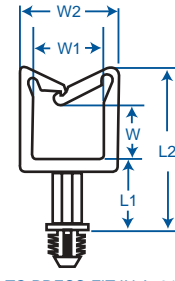

**45 SERIES  
46 SERIES  
47 SERIES  
48 SERIES**

- Locking wire saddle on standoff

TO SNAP LOCK IN A .187  
(4.8) DIA HOLE, IN A 1/16"  
(1.6) NOMINAL THICK  
PANEL/BOARD  
(03-XX-SERIES)

TO SNAP LOCK IN A .156  
(4.0) DIA HOLE, IN A 1/16"  
(1.6) NOMINAL THICK  
PANEL/BOARD  
(03-XX-1 SERIES)

TO PRESS-FIT IN A .312  
(7.9) DIA HOLE, IN A .250  
(6.4) MIN. THICK PANEL  
(03-XX-3 SERIES)

ITEM NO.	
<b>COLOR:</b>	Natural
<b>PACKAGING:</b>	1000/bag
<b>MATERIAL:</b>	Nylon 66 UL94V-2

ITEM NO.			W2 (Ref) Inches (mm)	L2 Inches (mm)	L1 Inches (mm)	Holding Range "W x W1"
(.187 Mtg. Hole)	(.156 Mtg. Hole)	(.312 Blind Hole)				
03-45-40	03-45-1-40	03-45-3-40	.585 (14.9)	.680 (17.3)	.250 (6.4)	.189 x .420 (4.8 x 10.7)
03-45-80	03-45-1-80	03-45-3-80		.930 (23.6)	.500 (12.7)	
03-45-120	03-45-1-120	03-45-3-120		1.18 (29.9)	.750 (19.1)	
03-45-160	03-45-1-160	03-45-3-160		1.43 (36.3)	1.00 (25.4)	
03-46-40	03-46-1-40	03-46-3-40	.595 (15.1)	.840 (21.3)	.250 (6.4)	.365 x .420 (9.3 x 10.7)
03-46-80	03-46-1-80	03-46-3-80		1.09 (27.7)	.500 (12.7)	
03-46-120	03-46-1-120	03-46-3-120		1.34 (34.0)	.750 (19.1)	
03-46-160	03-46-1-160	03-46-3-160		1.59 (40.4)	1.00 (25.4)	
03-47-40	03-47-1-40	03-47-3-40	.610 (15.5)	1.20 (30.5)	.250 (6.4)	.734 x .420 (18.6 x 10.7)
03-47-80	03-47-1-80	03-47-3-80		1.45 (36.8)	.500 (12.7)	
03-47-120	03-47-1-120	03-47-3-120		1.70 (43.2)	.750 (19.1)	
03-47-160	03-47-1-160	03-47-3-160		1.95 (49.5)	1.00 (25.4)	
03-48-40	03-48-1-40	03-48-3-40	.615 (15.6)	1.51 (38.4)	.250 (6.4)	1.04 x .420 (26.4 x 10.7)
03-48-80	03-48-1-80	03-48-3-80		1.76 (44.7)	.500 (12.7)	
03-48-120	03-48-1-120	03-48-3-120		2.00 (50.1)	.750 (19.1)	
03-48-160	03-48-1-160	03-48-3-160		2.25 (57.2)	1.00 (25.4)	
*Additional spacing heights (L1) available - Inquiries welcome						
*For (V-0) material add (X) to the end of part number						