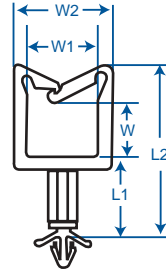

**45 SERIES  
46 SERIES  
47 SERIES  
48 SERIES**

- Locking wire saddle on standoff

TO SNAP LOCK IN A .187  
(4.8) DIA HOLE, IN A 1/16"  
(1.6) NOMINAL THICK  
PANEL/BOARD  
(03-XX-SERIES)

TO SNAP LOCK IN A .156  
(4.0) DIA HOLE, IN A 1/16"  
(1.6) NOMINAL THICK  
PANEL/BOARD  
(03-XX-1 SERIES)

TO PRESS-FIT IN A .312  
(7.9) DIA HOLE, IN A .250  
(6.4) MIN. THICK PANEL  
(03-XX-3 SERIES)

ITEM NO.	
<b>COLOR:</b>	Natural
<b>PACKAGING:</b>	1000/bag
<b>MATERIAL:</b>	Nylon 66 UL94V-2

ITEM NO.			W2 (Ref) Inches (mm)	L2 Inches (mm)	L1 Inches (mm)	Holding Range "W x W1"
(.187 Mtg. Hole)	(.156 Mtg. Hole)	(.312 Blind Hole)				
03-45-40	03-45-1-40	03-45-3-40	.585 (14.9)	.680 (17.3)	.250 (6.4)	.189 x .420 (4.8 x 10.7)
03-45-80	03-45-1-80	03-45-3-80		.930 (23.6)	.500 (12.7)	
03-45-120	03-45-1-120	03-45-3-120		1.18 (29.9)	.750 (19.1)	
03-45-160	03-45-1-160	03-45-3-160		1.43 (36.3)	1.00 (25.4)	
03-46-40	03-46-1-40	03-46-3-40	.595 (15.1)	.840 (21.3)	.250 (6.4)	.365 x .420 (9.3 x 10.7)
03-46-80	03-46-1-80	03-46-3-80		1.09 (27.7)	.500 (12.7)	
03-46-120	03-46-1-120	03-46-3-120		1.34 (34.0)	.750 (19.1)	
03-46-160	03-46-1-160	03-46-3-160		1.59 (40.4)	1.00 (25.4)	
03-47-40	03-47-1-40	03-47-3-40	.610 (15.5)	1.20 (30.5)	.250 (6.4)	.734 x .420 (18.6 x 10.7)
03-47-80	03-47-1-80	03-47-3-80		1.45 (36.8)	.500 (12.7)	
03-47-120	03-47-1-120	03-47-3-120		1.70 (43.2)	.750 (19.1)	
03-47-160	03-47-1-160	03-47-3-160		1.95 (49.5)	1.00 (25.4)	
03-48-40	03-48-1-40	03-48-3-40	.615 (15.6)	1.51 (38.4)	.250 (6.4)	1.04 x .420 (26.4 x 10.7)
03-48-80	03-48-1-80	03-48-3-80		1.76 (44.7)	.500 (12.7)	
03-48-120	03-48-1-120	03-48-3-120		2.00 (50.1)	.750 (19.1)	
03-48-160	03-48-1-160	03-48-3-160		2.25 (57.2)	1.00 (25.4)	
*Additional spacing heights (L1) available - Inquiries welcome						
*For (V-0) material add (X) to the end of part number						