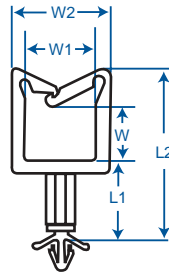

**45 SERIES  
46 SERIES  
47 SERIES  
48 SERIES**

- Locking wire saddle on standoff

TO SNAP LOCK IN A .187  
(4.8) DIA HOLE, IN A 1/16"  
(1.6) NOMINAL THICK  
PANEL/BOARD  
(03-XX-SERIES)

TO SNAP LOCK IN A .156  
(4.0) DIA HOLE, IN A 1/16"  
(1.6) NOMINAL THICK  
PANEL/BOARD  
(03-XX-1 SERIES)

TO PRESS-FIT IN A .312  
(7.9) DIA HOLE, IN A .250  
(6.4) MIN. THICK PANEL  
(03-XX-3 SERIES)

ITEM NO.	
<b>COLOR:</b>	Natural
<b>PACKAGING:</b>	1000/bag
<b>MATERIAL:</b>	Nylon 66 UL94V-2

ITEM NO.			W2 (Ref) Inches (mm)	L2 Inches (mm)	L1 Inches (mm)	Holding Range "W x W1"
(.187 Mtg. Hole)	(.156 Mtg. Hole)	(.312 Blind Hole)				
03-45-40	03-45-1-40	03-45-3-40	.585 (14.9)	.680 (17.3)	.250 (6.4)	.189 x .420 (4.8 x 10.7)
03-45-80	03-45-1-80	03-45-3-80		.930 (23.6)	.500 (12.7)	
03-45-120	03-45-1-120	03-45-3-120		1.18 (29.9)	.750 (19.1)	
03-45-160	03-45-1-160	03-45-3-160		1.43 (36.3)	1.00 (25.4)	
03-46-40	03-46-1-40	03-46-3-40	.595 (15.1)	.840 (21.3)	.250 (6.4)	.365 x .420 (9.3 x 10.7)
03-46-80	03-46-1-80	03-46-3-80		1.09 (27.7)	.500 (12.7)	
03-46-120	03-46-1-120	03-46-3-120		1.34 (34.0)	.750 (19.1)	
03-46-160	03-46-1-160	03-46-3-160		1.59 (40.4)	1.00 (25.4)	
03-47-40	03-47-1-40	03-47-3-40	.610 (15.5)	1.20 (30.5)	.250 (6.4)	.734 x .420 (18.6 x 10.7)
03-47-80	03-47-1-80	03-47-3-80		1.45 (36.8)	.500 (12.7)	
03-47-120	03-47-1-120	03-47-3-120		1.70 (43.2)	.750 (19.1)	
03-47-160	03-47-1-160	03-47-3-160		1.95 (49.5)	1.00 (25.4)	
03-48-40	03-48-1-40	03-48-3-40	.615 (15.6)	1.51 (38.4)	.250 (6.4)	1.04 x .420 (26.4 x 10.7)
03-48-80	03-48-1-80	03-48-3-80		1.76 (44.7)	.500 (12.7)	
03-48-120	03-48-1-120	03-48-3-120		2.00 (50.1)	.750 (19.1)	
03-48-160	03-48-1-160	03-48-3-160		2.25 (57.2)	1.00 (25.4)	
*Additional spacing heights (L1) available - Inquiries welcome						
*For (V-0) material add (X) to the end of part number						