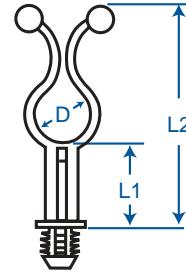

44 SERIES

- Route and secure wire or bundles with a simple twist
- Arrowhead snap locks easily into boards
- Lifts wires off board away from panels, moving parts or hot components
- Material: UL94V-2
UL94V-0 (upon request)

TO SNAP LOCK IN A .187 (4.8) DIA HOLE IN A 1/16" (1.6) NOMINAL THICK PANEL/BOARD (03-XX-SERIES)

TO SNAP LOCK IN A .156 (4.0) DIA HOLE IN A 1/16" (1.6) NOMINAL THICK PANEL/BOARD (03-XX-1-SERIES)

TO PRESS-FIT IN A .312 (7.9) DIA HOLE IN A .250 (6.4) MIN. PANEL THICKNESS (03-XX-3-SERIES)

ITEM NO. 03-44-Series	
COLOR:	Natural
PACKAGING:	See Table
MATERIAL:	Nylon 66

ITEM NO. (.187 Hole)	ITEM NO. (.156 Hole)	ITEM NO. (.312 Hole)	L1 (Ref) Inches (mm)	L2 (Ref) Inches (mm)	Bundle Range "D" Inches (mm)	Pack Size
—	—	03-44-3-30	.187 (4.8)	1.66 (42.2)	.70-.80 (17.8-20.0)	1000/bag
03-44-40	03-44-1-40	03-44-3-40	.250 (6.4)	1.72 (43.7)		
03-44-50	03-44-1-50	03-44-3-50	.312 (7.9)	1.79 (45.5)		
03-44-60	03-44-1-60	03-44-3-60	.375 (9.5)	1.85 (47.0)		
03-44-70	03-44-1-70	03-44-3-70	.438 (11.1)	1.91 (48.5)		
03-44-80	03-44-1-80	03-44-3-80	.500 (12.7)	1.97 (50.0)		
03-44-90	03-44-1-90	03-44-3-90	.562 (14.3)	2.04 (51.8)		
03-44-100	03-44-1-100	03-44-3-100	.625 (15.9)	2.10 (53.3)		
03-44-120	03-44-1-120	03-44-3-120	.750 (19.1)	2.22 (56.4)		
03-44-140	03-44-1-140	03-44-3-140	.875 (22.2)	2.35 (59.7)		
03-44-160	03-44-1-160	03-44-3-160	1.00 (25.4)	2.47 (62.7)		
03-44-180	03-44-1-180	03-44-3-180	1.13 (28.7)	2.60 (66.0)		
03-44-200	03-44-1-200	03-44-3-200	1.25 (31.2)	2.72 (69.1)		
03-44-220	03-44-1-220	03-44-3-220	1.38 (35.1)	2.85 (72.4)		
03-44-240	03-44-1-240	—	1.50 (38.1)	2.97 (75.4)		

*Add (x) to the end of part number for (V-Ø) material