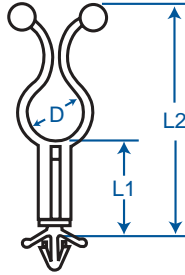

44 SERIES

- Route and secure wire or bundles with a simple twist
- Arrowhead snap locks easily into boards
- Lifts wires off board away from panels, moving parts or hot components
- Material: UL94V-2
UL94V-0 (upon request)

TO SNAP LOCK IN A .187 (4.8) DIA HOLE IN A 1/16" (1.6) NOMINAL THICK PANEL/BOARD (03-XX-SERIES)

TO SNAP LOCK IN A .156 (4.0) DIA HOLE IN A 1/16" (1.6) NOMINAL THICK PANEL/BOARD (03-XX-1-SERIES)

TO PRESS-FIT IN A .312 (7.9) DIA HOLE IN A .250 (6.4) MIN. PANEL THICKNESS (03-XX-3-SERIES)

ITEM NO. 03-44-Series	
COLOR:	Natural
PACKAGING:	See Table
MATERIAL:	Nylon 66

ITEM NO. (.187 Hole)	ITEM NO. (.156 Hole)	ITEM NO. (.312 Hole)	L1 (Ref) Inches (mm)	L2 (Ref) Inches (mm)	Bundle Range "D" Inches (mm)	Pack Size
—	—	03-44-3-30	.187 (4.8)	1.66 (42.2)	.70-.80 (17.8-20.0)	1000/bag
03-44-40	03-44-1-40	03-44-3-40	.250 (6.4)	1.72 (43.7)		
03-44-50	03-44-1-50	03-44-3-50	.312 (7.9)	1.79 (45.5)		
03-44-60	03-44-1-60	03-44-3-60	.375 (9.5)	1.85 (47.0)		
03-44-70	03-44-1-70	03-44-3-70	.438 (11.1)	1.91 (48.5)		
03-44-80	03-44-1-80	03-44-3-80	.500 (12.7)	1.97 (50.0)		
03-44-90	03-44-1-90	03-44-3-90	.562 (14.3)	2.04 (51.8)		
03-44-100	03-44-1-100	03-44-3-100	.625 (15.9)	2.10 (53.3)		
03-44-120	03-44-1-120	03-44-3-120	.750 (19.1)	2.22 (56.4)		
03-44-140	03-44-1-140	03-44-3-140	.875 (22.2)	2.35 (59.7)		
03-44-160	03-44-1-160	03-44-3-160	1.00 (25.4)	2.47 (62.7)		
03-44-180	03-44-1-180	03-44-3-180	1.13 (28.7)	2.60 (66.0)		
03-44-200	03-44-1-200	03-44-3-200	1.25 (31.2)	2.72 (69.1)		
03-44-220	03-44-1-220	03-44-3-220	1.38 (35.1)	2.85 (72.4)		
03-44-240	03-44-1-240	—	1.50 (38.1)	2.97 (75.4)		

*Add (x) to the end of part number for (V-Ø) material