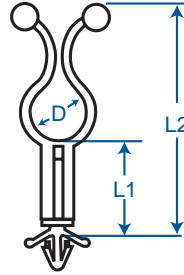

44 SERIES

- Route and secure wire or bundles with a simple twist
- Arrowhead snap locks easily into boards
- Lifts wires off board away from panels, moving parts or hot components
- Material: UL94V-2
UL94V-0 (upon request)

TO SNAP LOCK IN A .187 (4.8) DIA HOLE IN A 1/16" (1.6) NOMINAL THICK PANEL/BOARD (03-XX-SERIES)

TO SNAP LOCK IN A .156 (4.0) DIA HOLE IN A 1/16" (1.6) NOMINAL THICK PANEL/BOARD (03-XX-1-SERIES)

TO PRESS-FIT IN A .312 (7.9) DIA HOLE IN A .250 (6.4) MIN. PANEL THICKNESS (03-XX-3-SERIES)

ITEM NO. 03-44-Series	
COLOR:	Natural
PACKAGING:	See Table
MATERIAL:	Nylon 66

ITEM NO. (.187 Hole)	ITEM NO. (.156 Hole)	ITEM NO. (.312 Hole)	L1 (Ref) Inches (mm)	L2 (Ref) Inches (mm)	Bundle Range "D" Inches (mm)	Pack Size
—	—	03-44-3-30	.187 (4.8)	1.66 (42.2)	.70-.80 (17.8-20.0)	1000/bag
03-44-40	03-44-1-40	03-44-3-40	.250 (6.4)	1.72 (43.7)		
03-44-50	03-44-1-50	03-44-3-50	.312 (7.9)	1.79 (45.5)		
03-44-60	03-44-1-60	03-44-3-60	.375 (9.5)	1.85 (47.0)		
03-44-70	03-44-1-70	03-44-3-70	.438 (11.1)	1.91 (48.5)		
03-44-80	03-44-1-80	03-44-3-80	.500 (12.7)	1.97 (50.0)		
03-44-90	03-44-1-90	03-44-3-90	.562 (14.3)	2.04 (51.8)		
03-44-100	03-44-1-100	03-44-3-100	.625 (15.9)	2.10 (53.3)		
03-44-120	03-44-1-120	03-44-3-120	.750 (19.1)	2.22 (56.4)		
03-44-140	03-44-1-140	03-44-3-140	.875 (22.2)	2.35 (59.7)		
03-44-160	03-44-1-160	03-44-3-160	1.00 (25.4)	2.47 (62.7)		
03-44-180	03-44-1-180	03-44-3-180	1.13 (28.7)	2.60 (66.0)		
03-44-200	03-44-1-200	03-44-3-200	1.25 (31.2)	2.72 (69.1)		
03-44-220	03-44-1-220	03-44-3-220	1.38 (35.1)	2.85 (72.4)		
03-44-240	03-44-1-240	—	1.50 (38.1)	2.97 (75.4)		

*Add (x) to the end of part number for (V-Ø) material