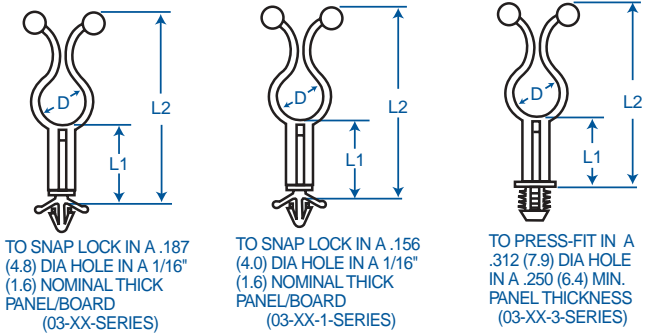

39 SERIES

- Route and secure wire or bundles with a simple twist
- Arrowhead snap locks easily into boards
- Lifts wires off board away from panels, moving parts or hot components
- Material: UL94V-2

UL94V-0 (upon request)

<b>ITEM NO.</b> 03-39-Series	
<b>COLOR:</b>	Natural
<b>PACKAGING:</b>	See Table
<b>MATERIAL:</b>	Nylon 66

ITEM NO. (.187 Hole)	ITEM NO. (.156 Hole)	ITEM NO. (.312 Hole)	L1 (Ref) Inches (mm)	L2 (Ref) Inches (mm)	D Bundle Dia. Range Inches (mm)	Pack Size
—	—	03-39-3-20	.125 (3.2)	1.12 (28.7)	.300-.400 (7.6-10.2)	1000/bag
03-39-30	03-39-1-30	03-39-3-30	.187 (4.8)	1.18 (29.9)		
03-39-40	03-39-1-40	03-39-3-40	.250 (6.4)	1.25 (31.2)		
03-39-50	03-39-1-50	03-39-3-50	.312 (7.9)	1.31 (33.3)		
03-39-60	03-39-1-60	03-39-3-60	.375 (9.5)	1.37 (35.1)		
03-39-70	03-39-1-70	03-39-3-70	.438 (11.1)	1.43 (36.3)		
03-39-80	03-39-1-80	03-39-3-80	.500 (12.7)	1.50 (38.1)		
03-39-90	03-39-1-90	03-39-3-90	.562 (14.3)	1.56 (39.6)		
03-39-100	03-39-1-100	03-39-3-100	.625 (15.9)	1.62 (41.4)		
03-39-120	03-39-1-120	03-39-3-120	.750 (19.1)	1.75 (44.5)		
03-39-140	03-39-1-140	03-39-3-140	.875 (22.2)	1.87 (47.8)	500/bag	
03-39-160	03-39-1-160	03-39-3-160	1.00 (25.4)	2.00 (50.8)		
03-39-180	03-39-1-180	03-39-3-180	1.13 (28.7)	2.13 (54.1)		
03-39-200	03-39-1-200	03-39-3-200	1.25 (31.2)	2.25 (57.2)		
03-39-220	03-39-1-220	03-39-3-220	1.38 (35.1)	2.38 (60.5)		
03-39-240	03-39-1-240	03-39-3-240	1.50 (38.1)	2.50 (63.5)		
03-39-260	03-39-1-260	03-39-3-260	1.63 (41.4)	2.63 (66.8)		
03-39-280	03-39-1-280	03-39-3-280	1.75 (44.5)	2.75 (69.9)		
03-39-300	03-39-1-300	03-39-3-300	1.88 (47.8)	2.88 (73.2)		
03-39-320	03-39-1-320	—	2.00 (50.8)	3.00 (76.2)		

\*Add (x) to end of part number for (V-Ø) material