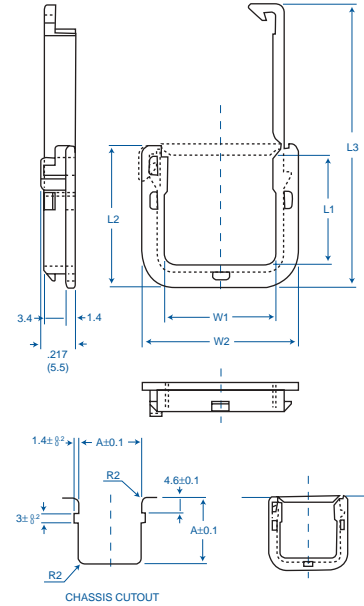

23 SERIES

- Edge wire saddle (hinged)
- Material: UL94V-2 (E53664)
UL94V-0 (E41797)

	ITEM NO.	
	UL94V-2	UL94V-0
COLOR:	Black	Black
PACKAGING:	500/bag	500/bag
MATERIAL:	Nylon 66	Nylon 66

ITEM NO.		W ₁ inches (mm)	W ₂ inches (mm)	L ₁ inches (mm)	L ₂ inches (mm)	L ₃ inches (mm)	A inches (mm)	Panel Thickness (Chassis Cutout) inches (mm)
UL94V-2	UL94V-0							
03-23-11	03-23-11X	.457 (11.6)	.709 (18.0)	.437 (11.1)	.622 (15.8)	1.24 (31.4)	.551 (14.0)	.020-.063 (.5-1.6)
03-23-18	03-23-18X	.724 (18.4)	1.02 (25.8)	.696 (17.7)	.913 (23.2)	1.82 (46.1)	.827 (21.0)	.020-.063 (.5-1.6)

24 SERIES

- Edge wire saddle
- Protects wires from sharp edges
- Material: UL94V-2 (E53664)
UL94V-0 (E41797)

	ITEM NO.	
	UL94V-2	UL94V-0
COLOR:	Black	White
PACKAGING:	500/bag	500/bag
MATERIAL:	Nylon 66	Nylon 66

ITEM NO.		W ₁ inches (mm)	W ₂ inches (mm)	Chassis Thickness (Chassis Cutout) inches (mm)
UL94V-2	UL94V-0			
03-24-60	03-24-60X	.232 (5.9)	.187 (4.8)	.031-.063 (.8-1.6)