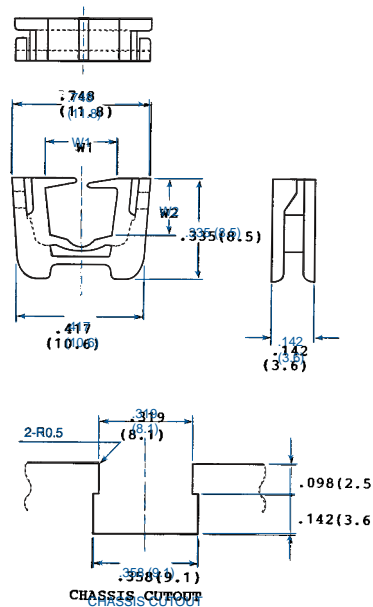

23 SERIES

- Edge wire saddle (hinged)
- Material: UL94V-2 (E53664)
UL94V-0 (E41797)

	ITEM NO.	
	UL94V-2	UL94V-0
COLOR:	Black	Black
PACKAGING:	500/bag	500/bag
MATERIAL:	Nylon 66	Nylon 66

ITEM NO.		W ₁ inches (mm)	W ₂ inches (mm)	L ₁ inches (mm)	L ₂ inches (mm)	L ₃ inches (mm)	A inches (mm)	Panel Thickness (Chassis Cutout) inches (mm)
UL94V-2	UL94V-0							
03-23-11	03-23-11X	.457 (11.6)	.709 (18.0)	.437 (11.1)	.622 (15.8)	1.24 (31.4)	.551 (14.0)	.020-.063 (.5-1.6)
03-23-18	03-23-18X	.724 (18.4)	1.02 (25.8)	.696 (17.7)	.913 (23.2)	1.82 (46.1)	.827 (21.0)	.020-.063 (.5-1.6)

24 SERIES

- Edge wire saddle
- Protects wires from sharp edges
- Material: UL94V-2 (E53664)
UL94V-0 (E41797)

	ITEM NO.	
	UL94V-2	UL94V-0
COLOR:	Black	White
PACKAGING:	500/bag	500/bag
MATERIAL:	Nylon 66	Nylon 66

ITEM NO.		W ₁ inches (mm)	W ₂ inches (mm)	Chassis Thickness (Chassis Cutout) inches (mm)
UL94V-2	UL94V-0			
03-24-60	03-24-60X	.232 (5.9)	.187 (4.8)	.031-.063 (.8-1.6)