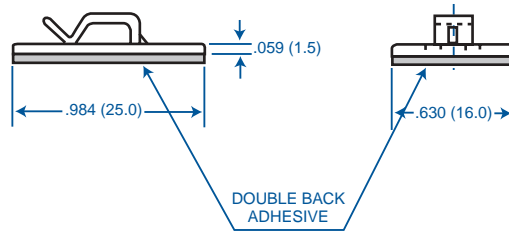

20 SERIES

- Routes flat cable and ribbon effectively
- Available with adhesive backing (Item No. 03-20-108) or without (Item No 03-20-10)
- Also may be mounted with screws

MATERIAL UL94V-2	
UL YELLOW	
CARD FILE #:	E41179(S)

ITEM NO. 03-20-Series	
COLOR:	Black
PACKAGING:	500/bag
MATERIAL:	Polycarbonate

ITEM NO.	ADHESIVE
03-20-10	No
03-20-108	Yes

21 SERIES

- Routes flat cable and ribbon effectively
- Available with adhesive backing (Item No. 03-21-208 and 03-21-2018) or without (Item No. 03-21-201)
- Also may be mounted with screws