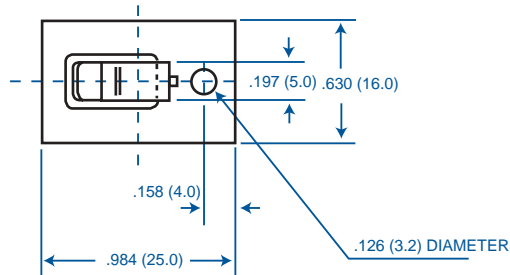

20 SERIES

- Routes flat cable and ribbon effectively
- Available with adhesive backing (Item No. 03-20-108) or without (Item No 03-20-10)
- Also may be mounted with screws

MATERIAL UL94V-2	
UL YELLOW	
CARD FILE #:	E41179(S)

ITEM NO. 03-20-Series	
COLOR:	Black
PACKAGING:	500/bag
MATERIAL:	Polycarbonate

ITEM NO.	ADHESIVE
03-20-10	No
03-20-108	Yes

21 SERIES

- Routes flat cable and ribbon effectively
- Available with adhesive backing (Item No. 03-21-208 and 03-21-2018) or without (Item No. 03-21-201)
- Also may be mounted with screws

MATERIAL	MATERIAL
Polycarbonate	Nylon
UL YELLOW	
CARD FILE #:	E41179(S) E53664(M)

	ITEM NO.	ITEM NO.
	UL94V-2	UL94V-0
COLOR:	Black	Natural
PACKAGING:	1000/bag	1000/bag
MATERIAL:	Polycarbonate	Nylon 66

ITEM NO.	ADHESIVE
Polycarbonate	
Nylon 66	
03-21-201	No
03-21-2018	Yes