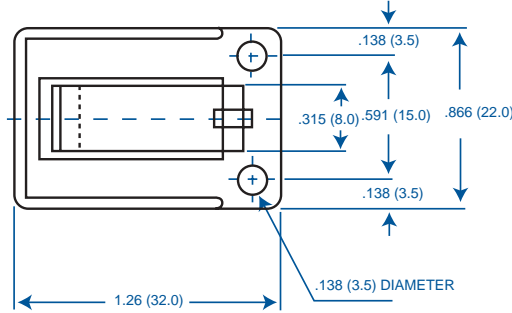

20 SERIES

- Routes flat cable and ribbon effectively
- Available with adhesive backing (Item No. 03-20-108) or without (Item No 03-20-10)
- Also may be mounted with screws

MATERIAL UL94V-2	
UL YELLOW	
CARD FILE #:	E41179(S)

ITEM NO. 03-20-Series	
COLOR:	Black
PACKAGING:	500/bag
MATERIAL:	Polycarbonate

ITEM NO.	ADHESIVE
03-20-10	No
03-20-108	Yes

21 SERIES

- Routes flat cable and ribbon effectively
- Available with adhesive backing (Item No. 03-21-208 and 03-21-2018) or without (Item No. 03-21-201)
- Also may be mounted with screws

MATERIAL	MATERIAL
Polycarbonate	Nylon
UL YELLOW	
CARD FILE #:	E41179(S) E53664(M)

	ITEM NO.	ITEM NO.
	UL94V-2	UL94V-0
COLOR:	Black	Natural
PACKAGING:	1000/bag	1000/bag
MATERIAL:	Polycarbonate	Nylon 66

ITEM NO.	ADHESIVE
Polycarbonate	
Nylon 66	
03-21-201	No
03-21-2018	Yes