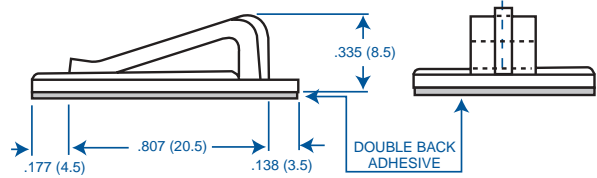

20 SERIES

- Routes flat cable and ribbon effectively
- Available with adhesive backing (Item No. 03-20-108) or without (Item No 03-20-10)
- Also may be mounted with screws

MATERIAL UL94V-2	
UL YELLOW	
CARD FILE #:	E41179(S)

ITEM NO. 03-20-Series	
COLOR:	Black
PACKAGING:	500/bag
MATERIAL:	Polycarbonate

ITEM NO.	ADHESIVE
03-20-10	No
03-20-108	Yes

21 SERIES

- Routes flat cable and ribbon effectively
- Available with adhesive backing (Item No. 03-21-208 and 03-21-2018) or without (Item No. 03-21-201)
- Also may be mounted with screws