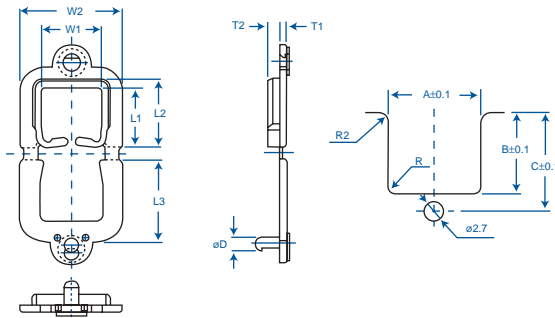

## 05 SERIES

- Protects bundles/wires from sharp edges
- Simply mount to chassis/panel
- Material: UL94V-2 (E53664)  
UL94V-0 (E41797)

ITEM NO.		L <sub>1</sub>	L <sub>2</sub>	L <sub>3</sub>	W <sub>1</sub>	W <sub>2</sub>	T <sub>1</sub>	T <sub>2</sub>	D	Panel Thickness
UL94V-2	UL94V-0	inches (mm)	inches (mm)	inches (mm)	inches (mm)	inches (mm)	inches (mm)	inches (mm)	inches (mm)	inches (mm)
03-05-11	03-05-11X	.354 (9.0)	.394 (10.0)	.465 (11.8)	.433 (11.0)	.724 (18.4)	.047 (1.2)		.077 (1.95)	.032-.079 (.8-2.0)
03-05-14	03-05-14X	.512 (13.0)	.571 (14.5)	.661 (16.8)	.551 (14.0)	.866 (22.0)	.051 (1.3)	.079 (2.0)	.079 (2.0)	
03-05-18	03-05-18X	.641 (16.3)	.689 (17.5)	.780 (19.8)	.709 (18.0)	1.02 (26.0)	.059 (1.5)		.091 (2.3)	

MOUNTING HOLE DIMENSIONS		A	B	C	R
		inches (mm)	inches (mm)	inches (mm)	inches (mm)
03-05-11	03-05-11X	.551 (14.0)	.394 (10.0)	.630 (16.0)	.039 (1.0)
03-05-14	03-05-14X	.669 (17.0)	.571 (14.5)	.756 (19.2)	.043 (1.1)
03-05-18	03-05-18X	.827 (21.0)	.689 (17.5)	.921 (23.4)	.049 (1.2)
Tolerance ±		.004 (.1)	.004 (.1)	.004 (.1)	

## 06 SERIES

- Protects bundles/wires from sharp edges
- Simply mount to chassis/panel
- Material: UL94V-2 (E53664)  
UL94V-0 (E41797)

ITEM NO.		L <sub>1</sub>	L <sub>2</sub>	L <sub>3</sub>	W <sub>1</sub>	W <sub>2</sub>	T <sub>1</sub>	T <sub>2</sub>	D	Panel Thickness
UL94V-2	UL94V-0	inches (mm)	inches (mm)	inches (mm)	inches (mm)	inches (mm)	inches (mm)	inches (mm)	inches (mm)	inches (mm)
03-06-10	03-06-10X	.425 (10.8)	.484 (12.3)	.571 (14.5)	.433 (11.0)	.724 (18.4)	.047 (1.2)	.079 (2.0)	.098 (2.5)	.032-.079 (.8-2.0)
03-06-20	03-06-20X	.768 (16.3)	.827 (21.0)	.921 (23.4)	.709 (18.0)	1.0 (25.4)	.059 (1.5)	.079 (2.0)	.098 (2.5)	

MOUNTING HOLE DIMENSIONS		A	B	C	R	R
		inches (mm)	inches (mm)	inches (mm)	inches (mm)	inches (mm)
03-06-10	03-06-10X	.551 (14.0)	.484 (12.3)	.591 (15.0)	.039 (1.0)	.079 (2.0)
03-06-20	03-06-20X	.827 (21.0)	.827 (21.0)	.921 (23.4)	.059 (1.5)	.079 (2.0)
Tolerance ±		.004 (.1)	.004 (.1)	.004 (.1)		