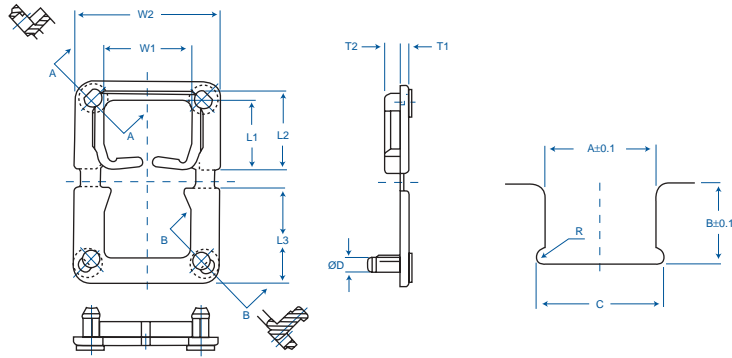

## 05 SERIES

- Protects bundles/wires from sharp edges
- Simply mount to chassis/panel
- Material: UL94V-2 (E53664)  
UL94V-0 (E41797)

ITEM NO.		L <sub>1</sub>	L <sub>2</sub>	L <sub>3</sub>	W <sub>1</sub>	W <sub>2</sub>	T <sub>1</sub>	T <sub>2</sub>	D	Panel Thickness
UL94V-2	UL94V-0	inches (mm)	inches (mm)	inches (mm)	inches (mm)	inches (mm)	inches (mm)	inches (mm)	inches (mm)	inches (mm)
03-05-11	03-05-11X	.354 (9.0)	.394 (10.0)	.465 (11.8)	.433 (11.0)	.724 (18.4)	.047 (1.2)		.077 (1.95)	.032-.079 (.8-2.0)
03-05-14	03-05-14X	.512 (13.0)	.571 (14.5)	.661 (16.8)	.551 (14.0)	.866 (22.0)	.051 (1.3)	.079 (2.0)	.079 (2.0)	
03-05-18	03-05-18X	.641 (16.3)	.689 (17.5)	.780 (19.8)	.709 (18.0)	1.02 (26.0)	.059 (1.5)		.091 (2.3)	

MOUNTING HOLE DIMENSIONS		A	B	C	R
		inches (mm)	inches (mm)	inches (mm)	inches (mm)
03-05-11	03-05-11X	.551 (14.0)	.394 (10.0)	.630 (16.0)	.039 (1.0)
03-05-14	03-05-14X	.669 (17.0)	.571 (14.5)	.756 (19.2)	.043 (1.1)
03-05-18	03-05-18X	.827 (21.0)	.689 (17.5)	.921 (23.4)	.049 (1.2)
Tolerance ±		.004 (.1)	.004 (.1)	.004 (.1)	

## 06 SERIES

- Protects bundles/wires from sharp edges
- Simply mount to chassis/panel
- Material: UL94V-2 (E53664)  
UL94V-0 (E41797)

ITEM NO.		L <sub>1</sub>	L <sub>2</sub>	L <sub>3</sub>	W <sub>1</sub>	W <sub>2</sub>	T <sub>1</sub>	T <sub>2</sub>	D	Panel Thickness
UL94V-2	UL94V-0	inches (mm)	inches (mm)	inches (mm)	inches (mm)	inches (mm)	inches (mm)	inches (mm)	inches (mm)	inches (mm)
03-06-10	03-06-10X	.425 (10.8)	.484 (12.3)	.571 (14.5)	.433 (11.0)	.724 (18.4)	.047 (1.2)	.079 (2.0)	.098 (2.5)	.032-.079 (.8-2.0)
03-06-20	03-06-20X	.768 (16.3)	.827 (21.0)	.921 (23.4)	.709 (18.0)	1.0 (25.4)	.059 (1.5)	.079 (2.0)	.098 (2.5)	

MOUNTING HOLE DIMENSIONS		A	B	C	R	R
		inches (mm)	inches (mm)	inches (mm)	inches (mm)	inches (mm)
03-06-10	03-06-10X	.551 (14.0)	.484 (12.3)	.591 (15.0)	.039 (1.0)	.079 (2.0)
03-06-20	03-06-20X	.827 (21.0)	.827 (21.0)	.921 (23.4)	.059 (1.5)	.079 (2.0)
Tolerance ±		.004 (.1)	.004 (.1)	.004 (.1)		