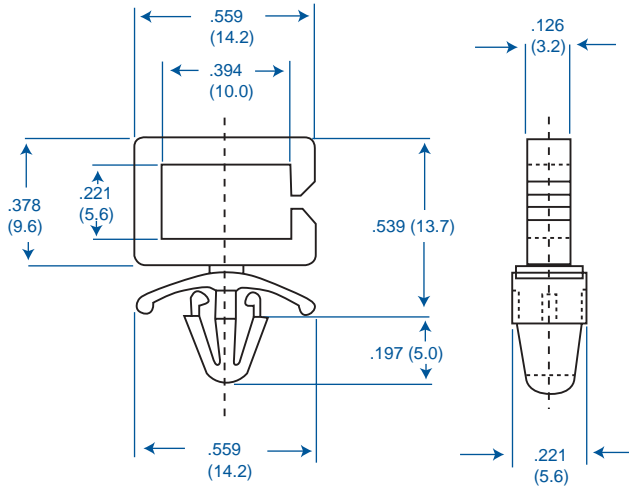

02 SERIES

.189 MOUNTING HOLE DIAMETER
(4.8)

- Miniature version of our 03-01 series
- Side entry; wires held securely in any position
- Material: UL94V-2 (E53664)
UL94V-0 (E41797)

ITEM NO.		Chassis Thickness Inches (mm)
UL94V-2	UL94V-0	
03-02-10	03-02-10X	.020-.079 (.5-2.0)

	ITEM NO.	
	UL94V-2	UL94V-0
COLOR:	Natural	White
PACKAGING:	500/bag	500/bag
MATERIAL:	Nylon 66	Nylon 66

03 SERIES

.189 MOUNTING HOLE DIAMETER
(4.8)

- Wide version of our 03-01 series
- Installs easily by hand
- Unique locking design; secures firmly to chassis yet is releasable
- Material: UL94V-2 (E53664)
UL94V-0 (E41797)

ITEM NO.		Chassis Thickness Inches (mm)
UL94V-2	UL94V-0	
03-03-20	03-03-20X	.020-.079 (.5-2.0)

	ITEM NO.	
	UL94V-2	UL94V-0
COLOR:	Natural	White
PACKAGING:	500/bag	500/bag
MATERIAL:	Nylon 66	Nylon 66