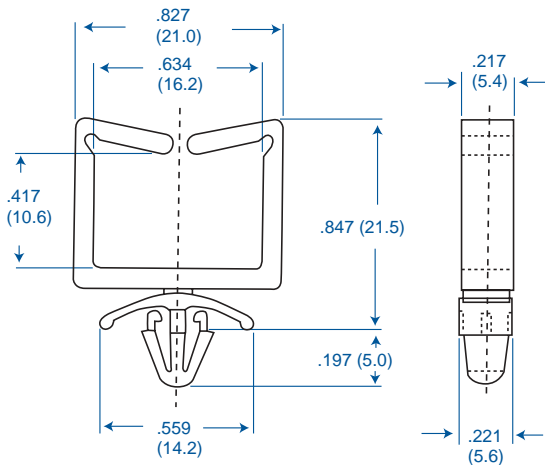

02 SERIES

.189 MOUNTING HOLE DIAMETER
(4.8)

- Miniature version of our 03-01 series
- Side entry; wires held securely in any position
- Material: UL94V-2 (E53664)
UL94V-0 (E41797)

ITEM NO.		Chassis Thickness Inches (mm)
UL94V-2	UL94V-0	
03-02-10	03-02-10X	.020-.079 (.5-2.0)

	ITEM NO.	
	UL94V-2	UL94V-0
COLOR:	Natural	White
PACKAGING:	500/bag	500/bag
MATERIAL:	Nylon 66	Nylon 66

03 SERIES

.189 MOUNTING HOLE DIAMETER
(4.8)

- Wide version of our 03-01 series
- Installs easily by hand
- Unique locking design; secures firmly to chassis yet is releasable
- Material: UL94V-2 (E53664)
UL94V-0 (E41797)

ITEM NO.		Chassis Thickness Inches (mm)
UL94V-2	UL94V-0	
03-03-20	03-03-20X	.020-.079 (.5-2.0)

	ITEM NO.	
	UL94V-2	UL94V-0
COLOR:	Natural	White
PACKAGING:	500/bag	500/bag
MATERIAL:	Nylon 66	Nylon 66