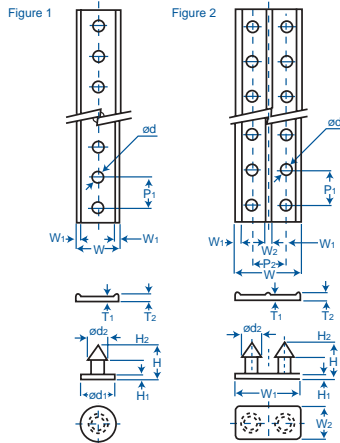

20 SERIES

- Bundles cords neatly for storing and/or shipping
- Variety of applications

ITEM NO. UL94V-2	L ₁		L ₂		L ₃		Maximum Bundle Dia.	
	inches	(mm)	inches	(mm)	inches	(mm)	inches	(mm)
02-20-10	1.57	(40.0)	3.27	(83.0)	3.94	(100.0)	.945	(24.0)
02-20-20	2.76	(70.0)	4.25	(108.0)	4.92	(125.0)	1.18	(30.0)
02-20-30	3.94	(100.0)	5.24	(133.0)	5.91	(150.0)	1.50	(38.0)

ITEM NO. 02-20-Series	
COLOR:	Natural
PACKAGING:	1000/bag
MATERIAL:	Polyethylene

24 SERIES

- Supports, bind and suspends wires or assembly components
- Cut to length as needed
- Releasable

	ITEM NO.	
	Band	Button
COLOR:	Black	Black
PACKAGING:	See Table	
MATERIAL:	Soft PVC	Polyethylene

ITEM NO.	W	W ₁	W ₂	T ₁	T ₂	ød	P ₁	P ₂	Applicable Button	Fig. No.	Pack Size
	inches (mm)	inches (mm)	inches (mm)	inches (mm)	inches (mm)	inches (mm)	inches (mm)	inches (mm)			
02-24-60	.236 (6)	.039 (1)	—	.032 (.8)	.039 (1)	.098 (2.5)	.276 (7)	—	- 601	1	16 ft/roll
02-24-100	.394 (10)	.039 (1)	—	.032 (.8)	.039 (1)	.098 (2.5)	.276 (7)	—	- 1001		
02-24-160	.630 (16)	.059 (1.5)	.032 (.8)	.039 (1)	.051 (1.3)	.098 (2.5)	.315 (8)	.315 (8)	- 1601	2	32 ft/roll
02-24-300	1.18 (30)	.059 (1.5)	.079 (2.0)	.059 (1.5)	.079 (2)	.098 (2.5)	.335 (8.5)	.591 (15)	- 3001		

ITEM NO. (Buttons)	H	H ₁	H ₂	W ₁	W ₂	ød ₁	ød ₂	Fig. No.	Pack Size
	inches (mm)	inches (mm)	inches (mm)	inches (mm)	inches (mm)	inches (mm)	inches (mm)		
02-24-601	.248 (6.3)	.032 (.8)	.098 (2.5)	—	—	.197 (5.0)	.154 (3.9)	1	1000/bag
02-24-1001	.307 (7.8)	.032 (.8)	.138 (3.5)	—	—	.315 (8.0)	.173 (4.4)		500/bag
02-24-1601	.331 (8.4)	.032 (.8)	.142 (3.6)	.617 (15.7)	.307 (7.8)	—	.169 (4.3)	2	100/bag
02-24-3001	.374 (9.5)	.066 (1.7)	.118 (3.0)	1.15 (29.2)	.307 (7.8)	—	.169 (4.3)		