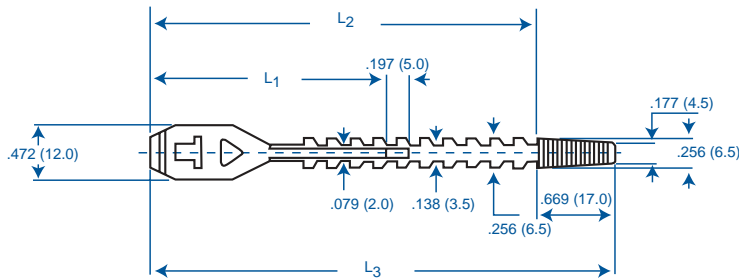

20 SERIES

- Bundles cords neatly for storing and/or shipping
- Variety of applications

ITEM NO. UL94V-2	L ₁		L ₂		L ₃		Maximum Bundle Dia.	
	inches	(mm)	inches	(mm)	inches	(mm)	inches	(mm)
02-20-10	1.57	(40.0)	3.27	(83.0)	3.94	(100.0)	.945	(24.0)
02-20-20	2.76	(70.0)	4.25	(108.0)	4.92	(125.0)	1.18	(30.0)
02-20-30	3.94	(100.0)	5.24	(133.0)	5.91	(150.0)	1.50	(38.0)

ITEM NO. 02-20-Series	
COLOR:	Natural
PACKAGING:	1000/bag
MATERIAL:	Polyethylene

24 SERIES

- Supports, bind and suspends wires or assembly components
- Cut to length as needed
- Releasable

	ITEM NO.	
	Band	Button
COLOR:	Black	Black
PACKAGING:	See Table	
MATERIAL:	Soft PVC	Polyethylene

ITEM NO.	W	W ₁	W ₂	T ₁	T ₂	ød	P ₁	P ₂	Applicable Button	Fig. No.	Pack Size
	inches (mm)	inches (mm)	inches (mm)	inches (mm)	inches (mm)	inches (mm)	inches (mm)	inches (mm)			
02-24-60	.236 (6)	.039 (1)	—	.032 (.8)	.039 (1)	.098 (2.5)	.276 (7)	—	- 601	1	16 ft/roll
02-24-100	.394 (10)	.039 (1)	—	.032 (.8)	.039 (1)	.098 (2.5)	.276 (7)	—	- 1001		
02-24-160	.630 (16)	.059 (1.5)	.032 (.8)	.039 (1)	.051 (1.3)	.098 (2.5)	.315 (8)	.315 (8)	- 1601	2	32 ft/roll
02-24-300	1.18 (30)	.059 (1.5)	.079 (2.0)	.059 (1.5)	.079 (2)	.098 (2.5)	.335 (8.5)	.591 (15)	- 3001		

ITEM NO. (Buttons)	H	H ₁	H ₂	W ₁	W ₂	ød ₁	ød ₂	Fig. No.	Pack Size
	inches (mm)	inches (mm)	inches (mm)	inches (mm)	inches (mm)	inches (mm)	inches (mm)		
02-24-601	.248 (6.3)	.032 (.8)	.098 (2.5)	—	—	.197 (5.0)	.154 (3.9)	1	1000/bag
02-24-1001	.307 (7.8)	.032 (.8)	.138 (3.5)	—	—	.315 (8.0)	.173 (4.4)		500/bag
02-24-1601	.331 (8.4)	.032 (.8)	.142 (3.6)	.617 (15.7)	.307 (7.8)	—	.169 (4.3)	2	100/bag
02-24-3001	.374 (9.5)	.066 (1.7)	.118 (3.0)	1.15 (29.2)	.307 (7.8)	—	.169 (4.3)		